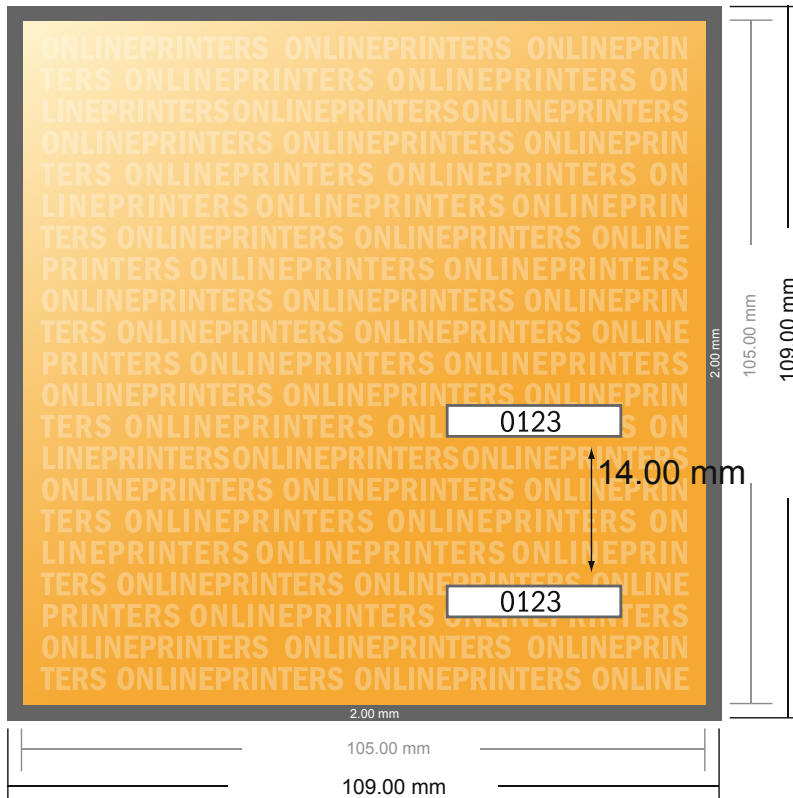

Event Tickets (black-light ink)

A6-Square

- Data format (incl. 2.00 mm bleed): 10.90 x 10.90 cm

- Trimmed size: 10.50 x 10.50 cm

- **Safety margin**
Maintaining 4 mm space between the text/information and the edge of the trimmed format prevents undesirable cuts.

Please note:

- Allow for trim allowance and safety margin according to instructions.
- Arrange background graphics, images or graphics up to the edge of the data format.
- Tolerances may occur during production due to cutting, punching and folding processes.
- This sketch is not drawn to scale.
- Printing data: Instructions and templates can be found under the menu item "Printing data" at www.onlineprinters.com.