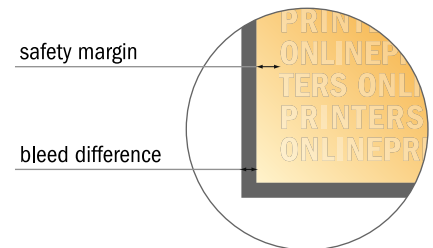

Economy Roller Banner, silver frame

100.0 x 200.0 cm

- Data format (incl. 10.00 mm bleed): 102.00 x 217.00 cm
- Trimmed size: 100.00 x 215.00 cm
- Visible area: 100.00 x 200.00 cm
- Printable area: 100.00 x 215.00 cm
- **Safety margin**
Maintaining 10.00 mm space between the text/information and the edge of the trimmed format prevents undesirable cuts.

Please note:

- Allow for trim allowance and safety margin according to instructions.
- Arrange background graphics, images or graphics up to the edge of the data format.
- Tolerances may occur during production due to cutting, punching and folding processes.
- This sketch is not drawn to scale.
- Printing data: Instructions and templates can be found under the menu item "Printing data" at www.onlineprinters.com.