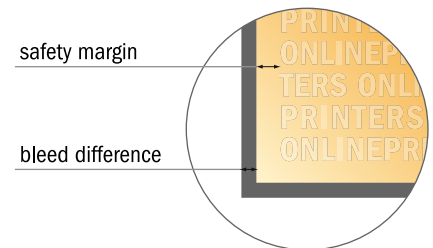

## Economy Roller Banner (print only)

100.0 x 200.0 cm

- Data format (incl. 10.00 mm bleed): 102.00 x 217.00 cm
- Trimmed size: 100.00 x 215.00 cm
- Visible area: 100.00 x 200.00 cm
- Printable area: 100.00 x 215.00 cm
- **Safety margin**  
Maintaining 10.00 mm space between the text/information and the edge of the trimmed format prevents undesirable cuts.

### Please note:

- Allow for trim allowance and safety margin according to instructions.
- Arrange background graphics, images or graphics up to the edge of the data format.
- Tolerances may occur during production due to cutting, punching and folding processes.
- This sketch is not drawn to scale.
- Printing data: Instructions and templates can be found under the menu item "Printing data" at [www.onlineprinters.com](http://www.onlineprinters.com).