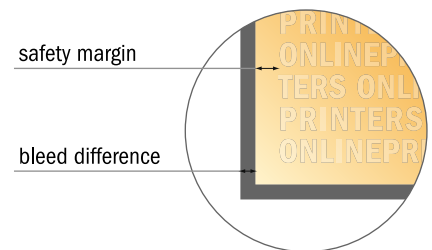

## Stickers

### A8-Square

- **Data format**  
(incl. 2.00 mm bleed):  
5.60 x 5.60 cm
- **Trimmed size:**  
5.20 x 5.20 cm
- **Safety margin**  
Maintaining 4 mm space between the text/information and the edge of the trimmed format prevents undesirable cuts.

### Please note:

- Allow for trim allowance and safety margin according to instructions.
- Arrange background graphics, images or graphics up to the edge of the data format.
- Tolerances may occur during production due to cutting, punching and folding processes.
- This sketch is not drawn to scale.
- Printing data: Instructions and templates can be found under the menu item "Printing data" at [www.onlineprinters.com](http://www.onlineprinters.com).