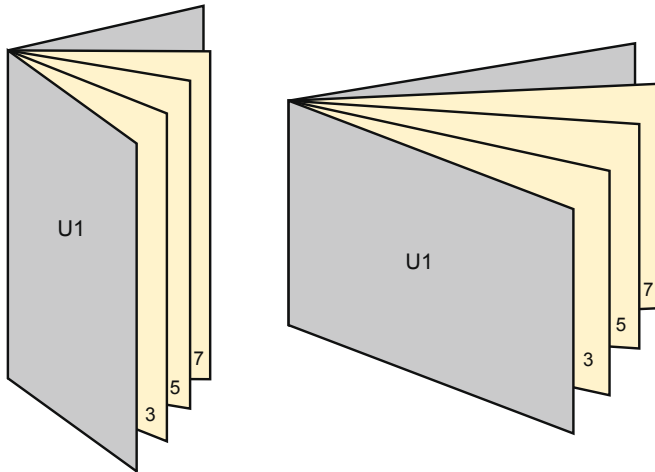

Brochures (short runs)

A5 • Portrait

Sequence of pages

Create pages consecutively as individual pages.

finished product

- Data format
(incl. 2.00 mm bleed):
15.20 x 21.40 cm

- Trimmed size (open):
29.60 x 21.00 cm

- Trimmed size (closed):
14.80 x 21.00 cm

- **Safety margin**
Maintaining 5 mm space between the text/information and the edge of the trimmed format prevents undesirable cuts.

Please note:

- Allow for trim allowance and safety margin according to instructions.
- Arrange background graphics, images or graphics up to the edge of the data format.
- Tolerances may occur during production due to cutting, punching and folding processes.
- This sketch is not drawn to scale.
- Printing data: Instructions and templates can be found under the menu item "Printing data" at www.onlineprinters.com.