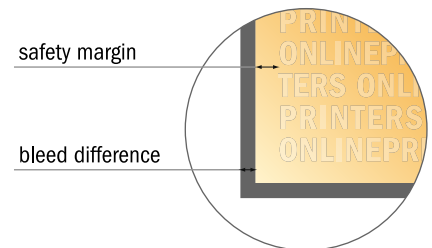

Brochures (short runs)

A5 • Portrait

Sequence of pages

Create pages consecutively as individual pages.

finished product

- Data format
(incl. 2.00 mm bleed):
15.20 x 21.40 cm

- Trimmed size (open):
29.60 x 21.00 cm

- Trimmed size (closed):
14.80 x 21.00 cm

- **Safety margin**
Maintaining 5 mm space between the text/information and the edge of the trimmed format prevents undesirable cuts.

Please note:

- Allow for trim allowance and safety margin according to instructions.
- Arrange background graphics, images or graphics up to the edge of the data format.
- Tolerances may occur during production due to cutting, punching and folding processes.
- This sketch is not drawn to scale.
- Printing data: Instructions and templates can be found under the menu item "Printing data" at www.onlineprinters.com.