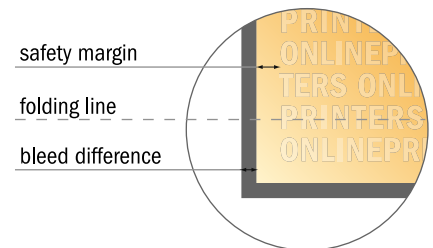

Folded Leaflets Landscape

DL • Single fold • 4 pages

- Data format
(incl. 2.00 mm bleed):
42.40 x 10.90 cm
- Trimmed size (open):
42.00 x 10.50 cm
- Trimmed size (closed):
21.00 x 10.50 cm

- **Safety margin**
Maintaining 4 mm space between the text/information and the edge of the trimmed format prevents undesirable cuts.

Please note:

- Allow for trim allowance and safety margin according to instructions.
- Arrange background graphics, images or graphics up to the edge of the data format.
- Tolerances may occur during production due to cutting, punching and folding processes.
- This sketch is not drawn to scale.
- Printing data: Instructions and templates can be found under the menu item "Printing data" at www.onlineprinters.com.