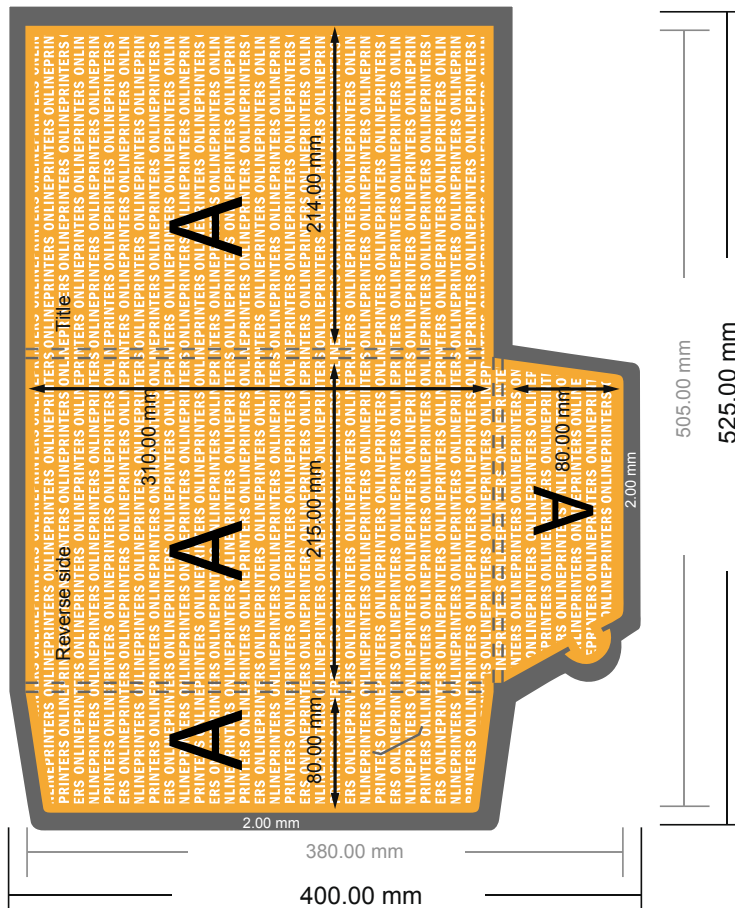

Premium Folders with additional accessories

A4 • Portrait

#14 Format view rotated by 90 degrees.

- Data format:
52.50 x 40.00 cm
- Trimmed size (closed):
21.50 x 31.00 cm
- Capacity:
6.00 mm
- **Safety margin**
Maintaining 4 mm space between the text/information and the edge of the trimmed format prevents undesirable cuts.

NOTE

Please remove the die line from the download template before generating your artwork files.
Please provide a second file (view file) to specify the position of the die line.

Please note:

- Allow for trim allowance and safety margin according to instructions.
- Arrange background graphics, images or graphics up to the edge of the data format.
- Tolerances may occur during production due to cutting, punching and folding processes.
- This sketch is not drawn to scale.
- Printing data: Instructions and templates can be found under the menu item "Printing data" at www.onlineprinters.com.