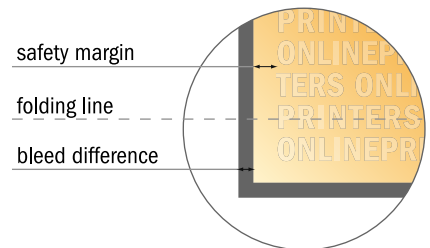

Premium Folders with additional accessories

A4 • Portrait

#14 Format view rotated by 90 degrees.

- Data format:
52.50 x 40.00 cm
- Trimmed size (closed):
21.50 x 31.00 cm
- Capacity:
6.00 mm
- **Safety margin**
Maintaining 4 mm space between the text/information and the edge of the trimmed format prevents undesirable cuts.

NOTE

Please remove the die line from the download template before generating your artwork files.
Please provide a second file (view file) to specify the position of the die line.

Please note:

- Allow for trim allowance and safety margin according to instructions.
- Arrange background graphics, images or graphics up to the edge of the data format.
- Tolerances may occur during production due to cutting, punching and folding processes.
- This sketch is not drawn to scale.
- Printing data: Instructions and templates can be found under the menu item "Printing data" at www.onlineprinters.com.