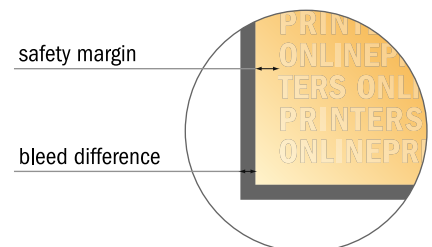

Economy Roller Banner, black frame

85.0 x 200.0 cm

- Data format (incl. 10.00 mm bleed): 87.00 x 217.00 cm
- Trimmed size: 85.00 x 215.00 cm
- Visible area: 85.00 x 200.00 cm
- Printable area: 85.00 x 215.00 cm
- **Safety margin**
Maintaining 4 mm space between the text/information and the edge of the trimmed format prevents undesirable cuts.

Please note:

- Allow for trim allowance and safety margin according to instructions.
- Arrange background graphics, images or graphics up to the edge of the data format.
- Tolerances may occur during production due to cutting, punching and folding processes.
- This sketch is not drawn to scale.
- Printing data: Instructions and templates can be found under the menu item "Printing data" at www.onlineprinters.com.