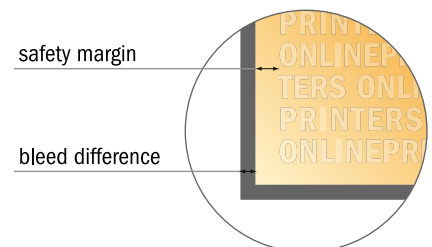

Economy Roller Banner, black frame

100.0 x 200.0 cm

- Data format (incl. 10.00 mm bleed): 102.00 x 217.00 cm
- Trimmed size: 100.00 x 215.00 cm
- Visible area: 100.00 x 200.00 cm
- Printable area: 100.00 x 215.00 cm
- **Safety margin**
Maintaining 4 mm space between the text/information and the edge of the trimmed format prevents undesirable cuts.

Please note:

- Allow for trim allowance and safety margin according to instructions.
- Arrange background graphics, images or graphics up to the edge of the data format.
- Tolerances may occur during production due to cutting, punching and folding processes.
- This sketch is not drawn to scale.
- Printing data: Instructions and templates can be found under the menu item "Printing data" at www.onlineprinters.com.