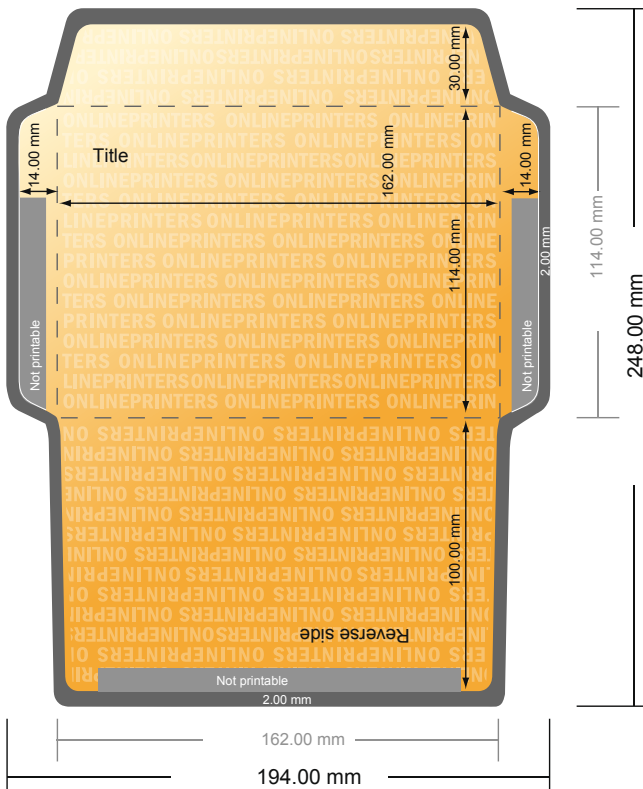

Envelopes

DIN-C6 • without window

- Data format (incl. 2.00 mm bleed): 19.40 x 24.80 cm

- Trimmed size: 16.20 x 11.40 cm

- Printable area: 19.00 x 24.40 cm

- **Safety margin**
Maintaining 4 mm space between the text/information and the edge of the trimmed format prevents undesirable cuts.

Please note:

- Allow for trim allowance and safety margin according to instructions.
- Arrange background graphics, images or graphics up to the edge of the data format.
- Tolerances may occur during production due to cutting, punching and folding processes.
- This sketch is not drawn to scale.
- Printing data: Instructions and templates can be found under the menu item "Printing data" at www.onlineprinters.com.