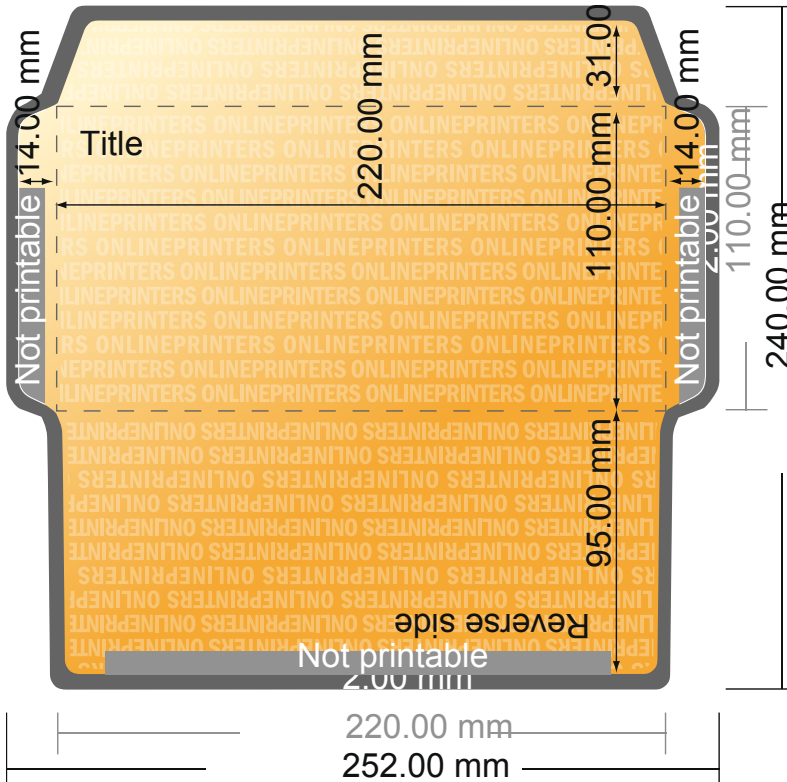

Envelopes

DL • without window

- Data format (incl. 2.00 mm bleed): 24.00 x 25.20 cm
- Trimmed size: 11.00 x 22.00 cm
- Printable area: 24.00 x 25.20 cm
- **Safety margin**
Maintaining 4 mm space between the text/information and the edge of the trimmed format prevents undesirable cuts.

Please note:

- Allow for trim allowance and safety margin according to instructions.
- Arrange background graphics, images or graphics up to the edge of the data format.
- Tolerances may occur during production due to cutting, punching and folding processes.
- This sketch is not drawn to scale.
- Printing data: Instructions and templates can be found under the menu item "Printing data" at www.onlineprinters.com.