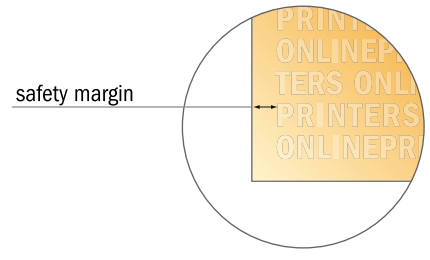

Envelopes

DIN C6/5 • with window left

- Data format (incl. 2.00 mm bleed): 26.10 x 24.80 cm
- Trimmed size: 22.90 x 11.40 cm
- Printable area: 26.10 x 24.80 cm

- **Safety margin**
Maintaining 4 mm space between the text/information and the edge of the trimmed format prevents undesirable cuts.

Please note:

- Allow for trim allowance and safety margin according to instructions.
- Arrange background graphics, images or graphics up to the edge of the data format.
- Tolerances may occur during production due to cutting, punching and folding processes.
- This sketch is not drawn to scale.
- Printing data: Instructions and templates can be found under the menu item "Printing data" at www.onlineprinters.com.