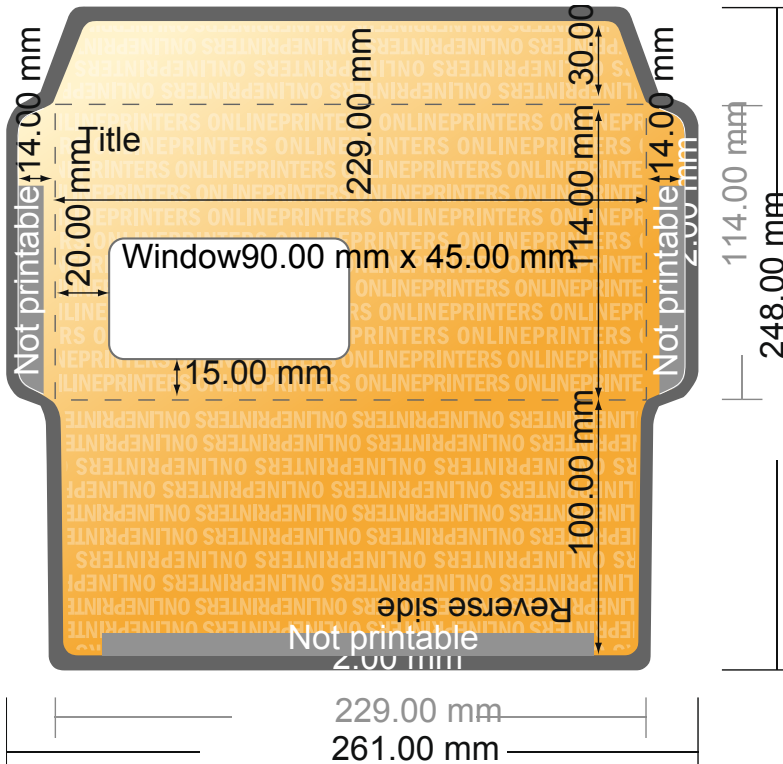

Envelopes

DIN C6/5 • with window left

- Data format (incl. 2.00 mm bleed): 26.10 x 24.80 cm
- Trimmed size: 22.90 x 11.40 cm
- Printable area: 26.10 x 24.80 cm

- **Safety margin**
Maintaining 4 mm space between the text/information and the edge of the trimmed format prevents undesirable cuts.

Please note:

- Allow for trim allowance and safety margin according to instructions.
- Arrange background graphics, images or graphics up to the edge of the data format.
- Tolerances may occur during production due to cutting, punching and folding processes.
- This sketch is not drawn to scale.
- Printing data: Instructions and templates can be found under the menu item "Printing data" at www.onlineprinters.com.