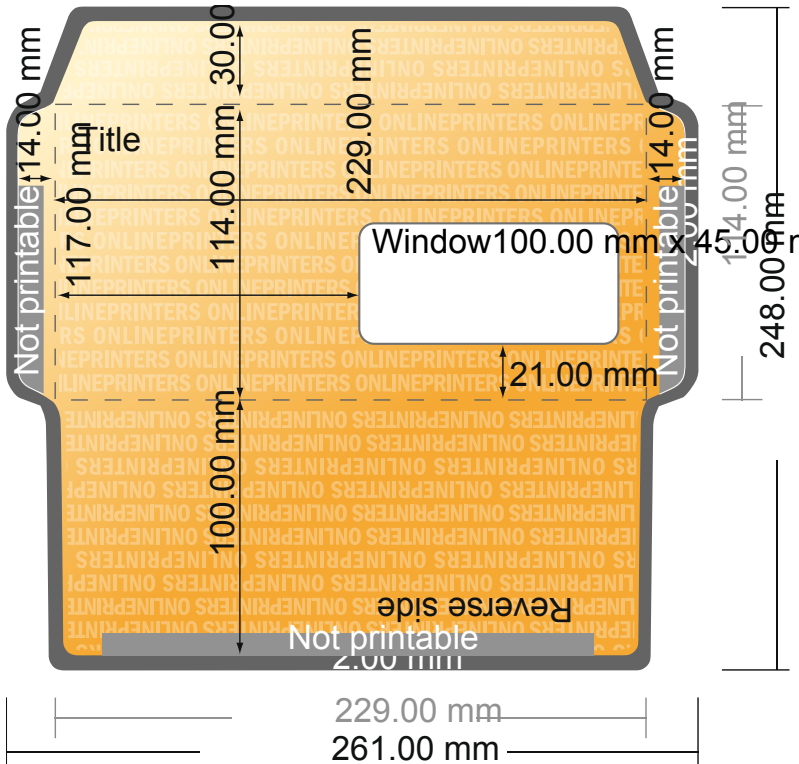

Envelopes

DIN C6/5 • with window right

- Data format (incl. 2.00 mm bleed): 26.10 x 24.80 cm
- Trimmed size: 22.90 x 11.40 cm
- Printable area: 26.10 x 24.80 cm
- **Safety margin**
Maintaining 4 mm space between the text/information and the edge of the trimmed format prevents undesirable cuts.

Please note:

- Allow for trim allowance and safety margin according to instructions.
- Arrange background graphics, images or graphics up to the edge of the data format.
- Tolerances may occur during production due to cutting, punching and folding processes.
- This sketch is not drawn to scale.
- Printing data: Instructions and templates can be found under the menu item "Printing data" at www.onlineprinters.com.