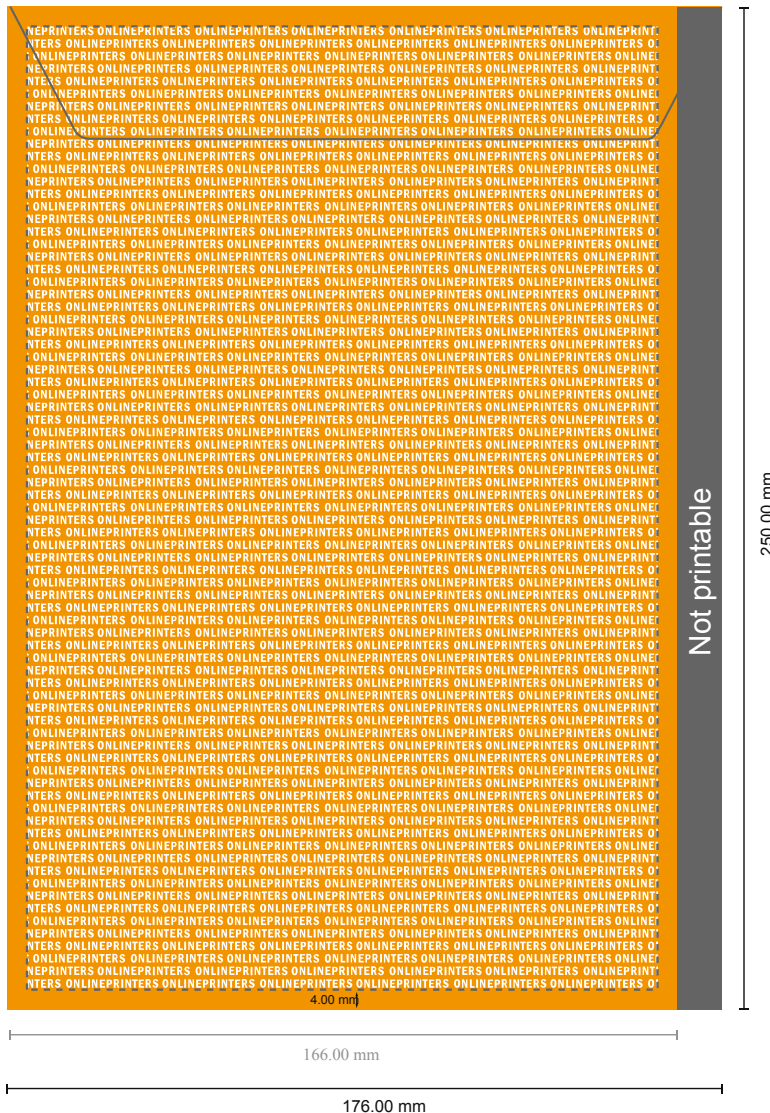

Mailers

DIN-B5 • without window

- Trimmed size:
17.60 x 25.00 cm

- Printable area:
16.60 x 25.00 cm

- Safety margin**
Maintaining 4 mm space between the text/information and the edge of the trimmed format prevents undesirable cuts.

Please note:

- Allow for trim allowance and safety margin according to instructions.
- Arrange background graphics, images or graphics up to the edge of the data format.
- Tolerances may occur during production due to cutting, punching and folding processes.
- This sketch is not drawn to scale.
- Printing data: Instructions and templates can be found under the menu item "Printing data" at www.onlineprinters.com.