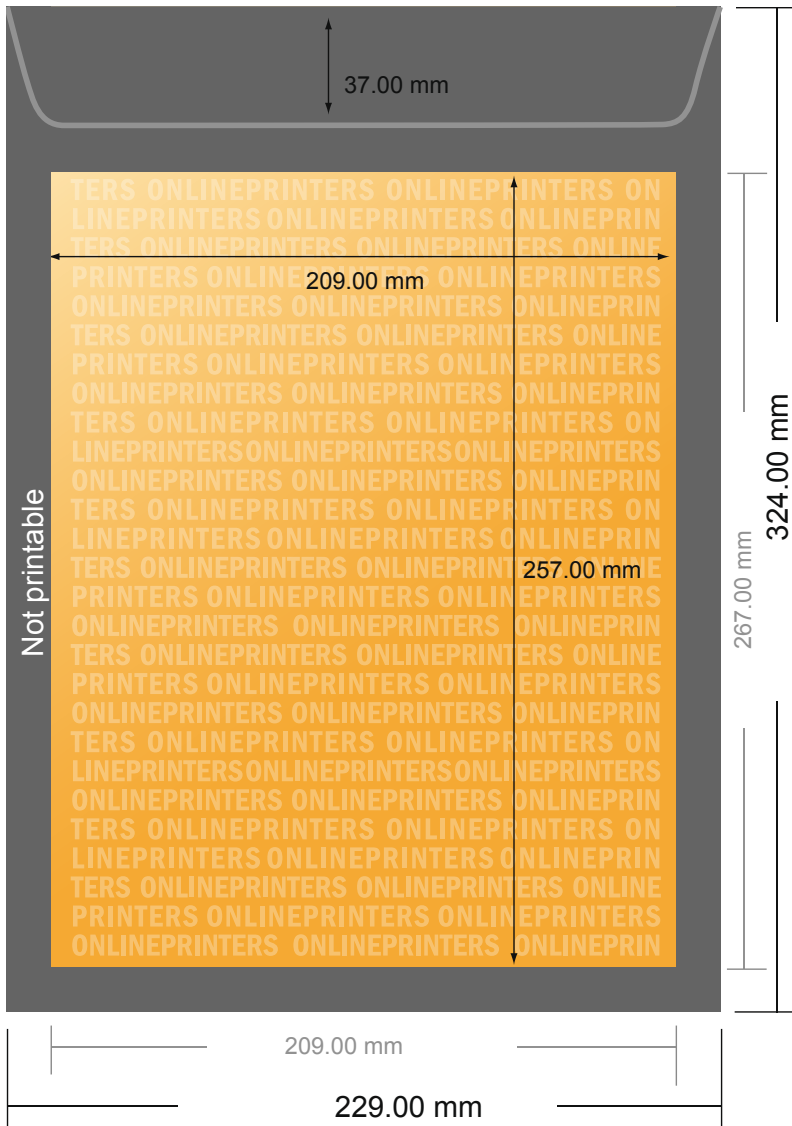

Mailers

DIN-C4 • with window left

- **Trimmed size:**
22.90 x 32.40 cm
- **Printable area:**
20.90 x 30.40 cm
- **Safety margin**
Maintaining 4 mm space between the text/information and the edge of the trimmed format prevents undesirable cuts.

Please note:

- Allow for trim allowance and safety margin according to instructions.
- Arrange background graphics, images or graphics up to the edge of the data format.
- Tolerances may occur during production due to cutting, punching and folding processes.
- This sketch is not drawn to scale.
- Printing data: Instructions and templates can be found under the menu item "Printing data" at www.onlineprinters.com.

Mailers

DIN-C4 • with window left

- Trimmed size:
22.90 x 32.40 cm
- Printable area:
20.90 x 30.40 cm
- **Safety margin**
Maintaining 4 mm space between the text/information and the edge of the trimmed format prevents undesirable cuts.