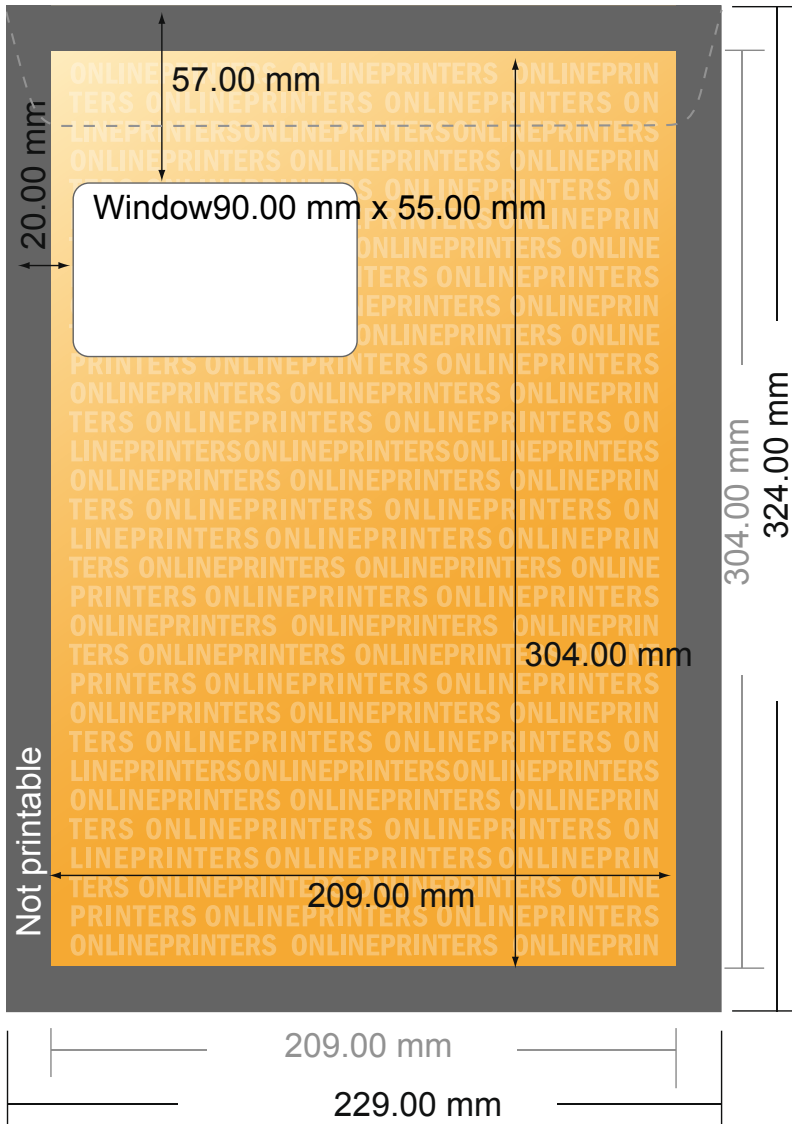

Mailers

DIN-C4 • with window left

- **Trimmed size:**
22.90 x 32.40 cm
- **Printable area:**
20.90 x 30.40 cm
- **Safety margin**
Maintaining 4 mm space between the text/information and the edge of the trimmed format prevents undesirable cuts.

Please note:

- Allow for trim allowance and safety margin according to instructions.
- Arrange background graphics, images or graphics up to the edge of the data format.
- Tolerances may occur during production due to cutting, punching and folding processes.
- This sketch is not drawn to scale.
- Printing data: Instructions and templates can be found under the menu item "Printing data" at www.onlineprinters.com.

Mailers

DIN-C4 • with window left

- Trimmed size:
22.90 x 32.40 cm
- Printable area:
20.90 x 30.40 cm
- **Safety margin**
Maintaining 4 mm space between the text/information and the edge of the trimmed format prevents undesirable cuts.