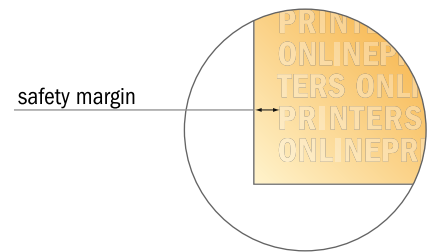

Mailers

DIN-C4 • with window left

- **Trimmed size:**
22.90 x 32.40 cm
- **Printable area:**
20.90 x 30.40 cm
- **Safety margin**
Maintaining 4 mm space between the text/information and the edge of the trimmed format prevents undesirable cuts.

Please note:

- Allow for trim allowance and safety margin according to instructions.
- Arrange background graphics, images or graphics up to the edge of the data format.
- Tolerances may occur during production due to cutting, punching and folding processes.
- This sketch is not drawn to scale.
- Printing data: Instructions and templates can be found under the menu item "Printing data" at www.onlineprinters.com.

Mailers

DIN-C4 • with window left

- Trimmed size:
22.90 x 32.40 cm
- Printable area:
20.90 x 30.40 cm
- **Safety margin**
Maintaining 4 mm space between the text/information and the edge of the trimmed format prevents undesirable cuts.