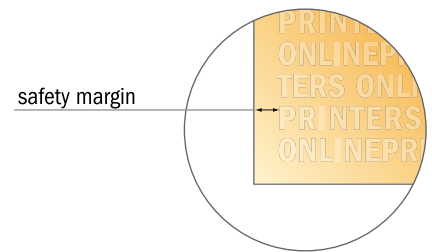

Please note:

- Allow for trim allowance and safety margin according to instructions.
- Arrange background graphics, images or graphics up to the edge of the data format.
- Tolerances may occur during production due to cutting, punching and folding processes.
- This sketch is not drawn to scale.
- Printing data: Instructions and templates can be found under the menu item "Printing data" at www.onlineprinters.com.

Mailers

DIN-C4 • with window left

- Trimmed size:
22.90 x 32.40 cm
- Printable area:
20.90 x 30.40 cm
- **Safety margin**
Maintaining 4 mm space between the text/information and the edge of the trimmed format prevents undesirable cuts.