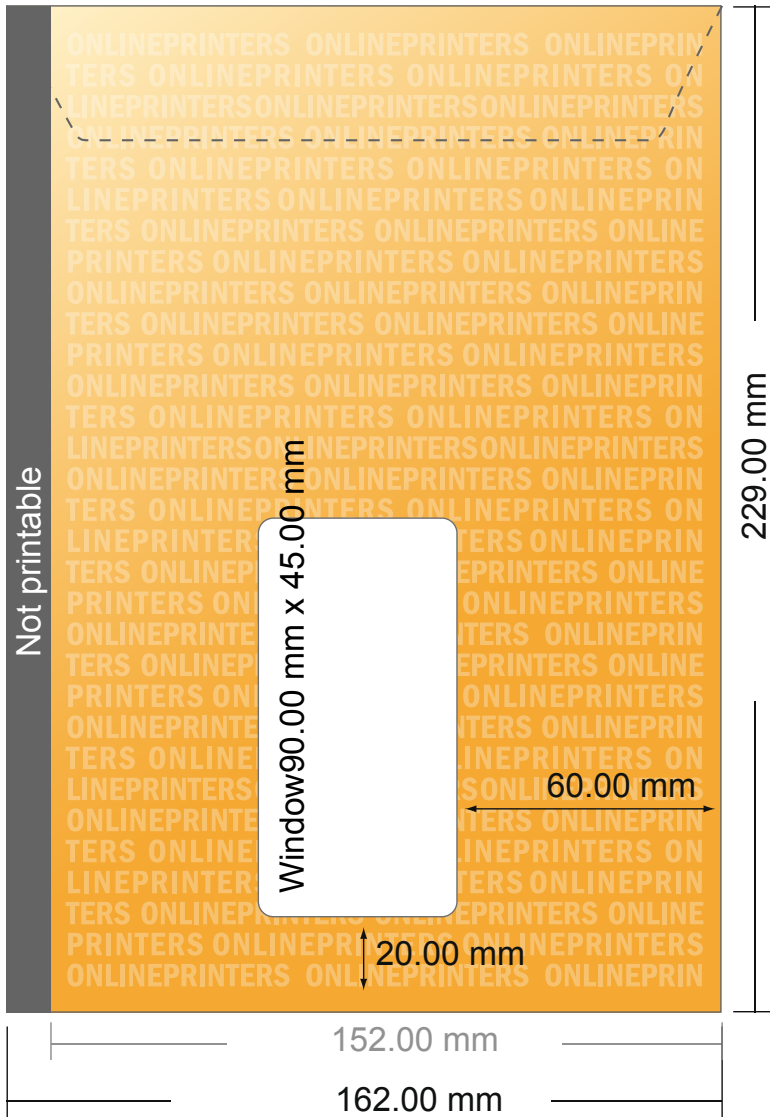

## Mailers

DIN-C5 • with window left

- **Trimmed size:**  
16.20 x 22.90 cm
- **Printable area:**  
15.20 x 22.90 cm
- **Safety margin**  
Maintaining 4 mm space between the text/information and the edge of the trimmed format prevents undesirable cuts.

### Please note:

- Allow for trim allowance and safety margin according to instructions.
- Arrange background graphics, images or graphics up to the edge of the data format.
- Tolerances may occur during production due to cutting, punching and folding processes.
- This sketch is not drawn to scale.
- Printing data: Instructions and templates can be found under the menu item "Printing data" at [www.onlineprinters.com](http://www.onlineprinters.com).