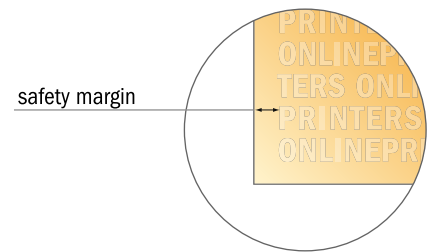

## Mailers

DIN-C5 • with window left

- **Trimmed size:**  
16.20 x 22.90 cm
- **Printable area:**  
15.20 x 22.90 cm
- **Safety margin**  
Maintaining 4 mm space between the text/information and the edge of the trimmed format prevents undesirable cuts.

### Please note:

- Allow for trim allowance and safety margin according to instructions.
- Arrange background graphics, images or graphics up to the edge of the data format.
- Tolerances may occur during production due to cutting, punching and folding processes.
- This sketch is not drawn to scale.
- Printing data: Instructions and templates can be found under the menu item "Printing data" at [www.onlineprinters.com](http://www.onlineprinters.com).