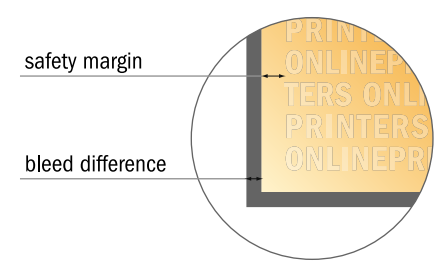

Simple menus

A3

- **Data format**
(incl. 2.00 mm bleed):
30.10 x 42.40 cm
- **Trimmed size:**
29.70 x 42.00 cm
- **Front side and reverse side dimensions are identical.**
- **Safety margin**
Maintaining 4 mm space between the text/information and the edge of the trimmed format prevents undesirable cuts.

Please note:

- Allow for trim allowance and safety margin according to instructions.
- Arrange background graphics, images or graphics up to the edge of the data format.
- Tolerances may occur during production due to cutting, punching and folding processes.
- This sketch is not drawn to scale.
- Printing data: Instructions and templates can be found under the menu item "Printing data" at www.onlineprinters.com.