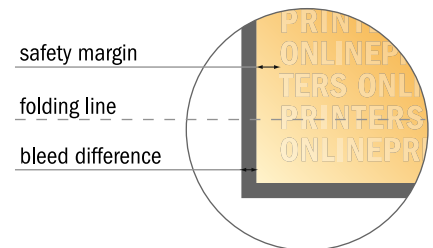

## Folded menus

A5 • Single fold • 4 pages

- Data format (incl. 2.00 mm bleed): 30.10 x 21.40 cm
- Trimmed size (open): 29.70 x 21.00 cm
- Trimmed size (closed): 14.80 x 21.00 cm

- **Safety margin**  
Maintaining 4 mm space between the text/information and the edge of the trimmed format prevents undesirable cuts.

### Please note:

- Allow for trim allowance and safety margin according to instructions.
- Arrange background graphics, images or graphics up to the edge of the data format.
- Tolerances may occur during production due to cutting, punching and folding processes.
- This sketch is not drawn to scale.
- Printing data: Instructions and templates can be found under the menu item "Printing data" at [www.onlineprinters.com](http://www.onlineprinters.com).