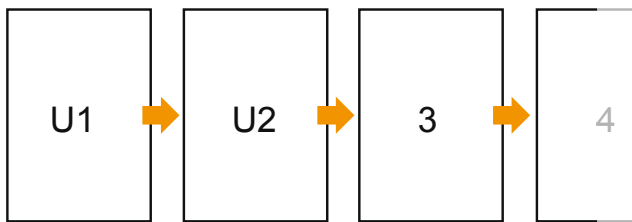

## Saddle-stitched menus

A4 • Portrait

### Sequence of pages

Create pages consecutively as individual pages.

finished product

- Data format  
(incl. 2.00 mm bleed):  
21.40 x 30.10 cm
- Trimmed size (open):  
42.00 x 29.70 cm
- Trimmed size (closed):  
21.00 x 29.70 cm

- **Safety margin**  
Maintaining 4 mm space between the text/information and the edge of the trimmed format prevents undesirable cuts.