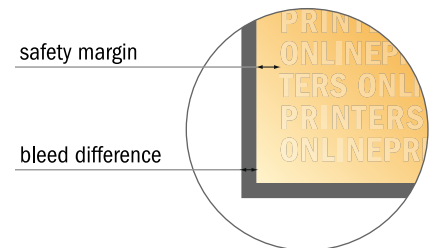

### Sequence of pages

Create pages consecutively as individual pages.

finished product

- Data format  
(incl. 2.00 mm bleed):  
21.40 x 30.10 cm
- Trimmed size (open):  
42.00 x 29.70 cm
- Trimmed size (closed):  
21.00 x 29.70 cm

- **Safety margin**  
Maintaining 4 mm space between the text/information and the edge of the trimmed format prevents undesirable cuts.

### Please note:

- Allow for trim allowance and safety margin according to instructions.
- Arrange background graphics, images or graphics up to the edge of the data format.
- Tolerances may occur during production due to cutting, punching and folding processes.
- This sketch is not drawn to scale.
- Printing data: Instructions and templates can be found under the menu item "Printing data" at [www.onlineprinters.com](http://www.onlineprinters.com).