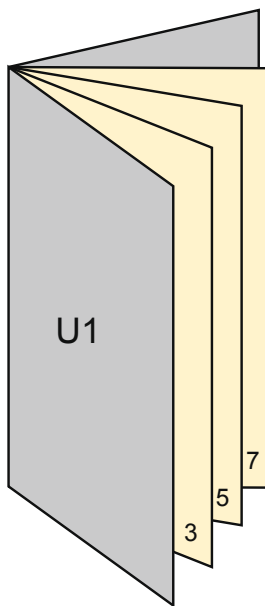

## Saddle-stitched menus

A4 • Portrait

### Sequence of pages

Create pages consecutively as individual pages.

finished product

- Data format  
(incl. 2.00 mm bleed):  
21.40 x 30.10 cm
- Trimmed size (open):  
42.00 x 29.70 cm
- Trimmed size (closed):  
21.00 x 29.70 cm

- **Safety margin**  
Maintaining 4 mm space between the text/information and the edge of the trimmed format prevents undesirable cuts.

### Please note:

- Allow for trim allowance and safety margin according to instructions.
- Arrange background graphics, images or graphics up to the edge of the data format.
- Tolerances may occur during production due to cutting, punching and folding processes.
- This sketch is not drawn to scale.
- Printing data: Instructions and templates can be found under the menu item "Printing data" at [www.onlineprinters.com](http://www.onlineprinters.com).