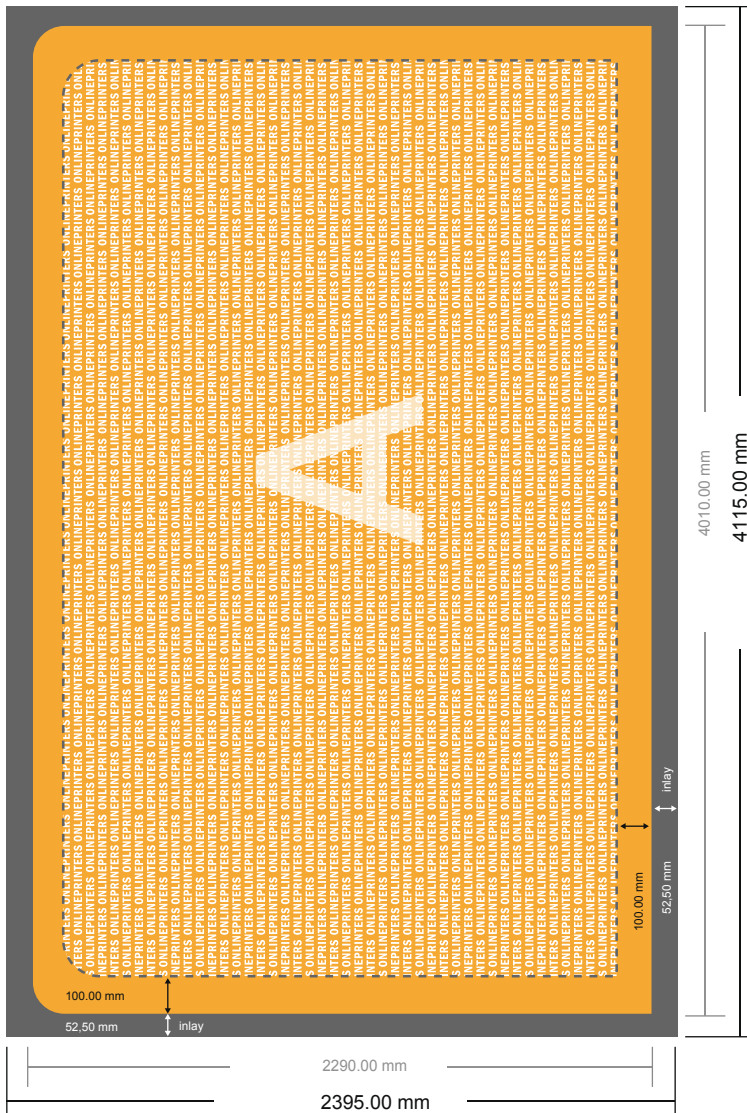

Stretch fabric display

straight, 400,0 x 230,0 cm

Format view rotated by 90 degrees.

- Data format
(incl. 52.50 mm inlay):
411.50 x 239.50 cm

- Trimmed size:
401.00 x 229.00 cm

- Safety margin
Maintaining 100 mm space
between the text/information and
the edge of the trimmed format
prevents undesirable cuts.

Please note:

- Allow for trim allowance and safety margin according to instructions.
- Arrange background graphics, images or graphics up to the edge of the data format.
- Tolerances may occur during production due to cutting, punching and folding processes.
- This sketch is not drawn to scale.
- Printing data: Instructions and templates can be found under the menu item "Printing data" at www.onlineprinters.com.