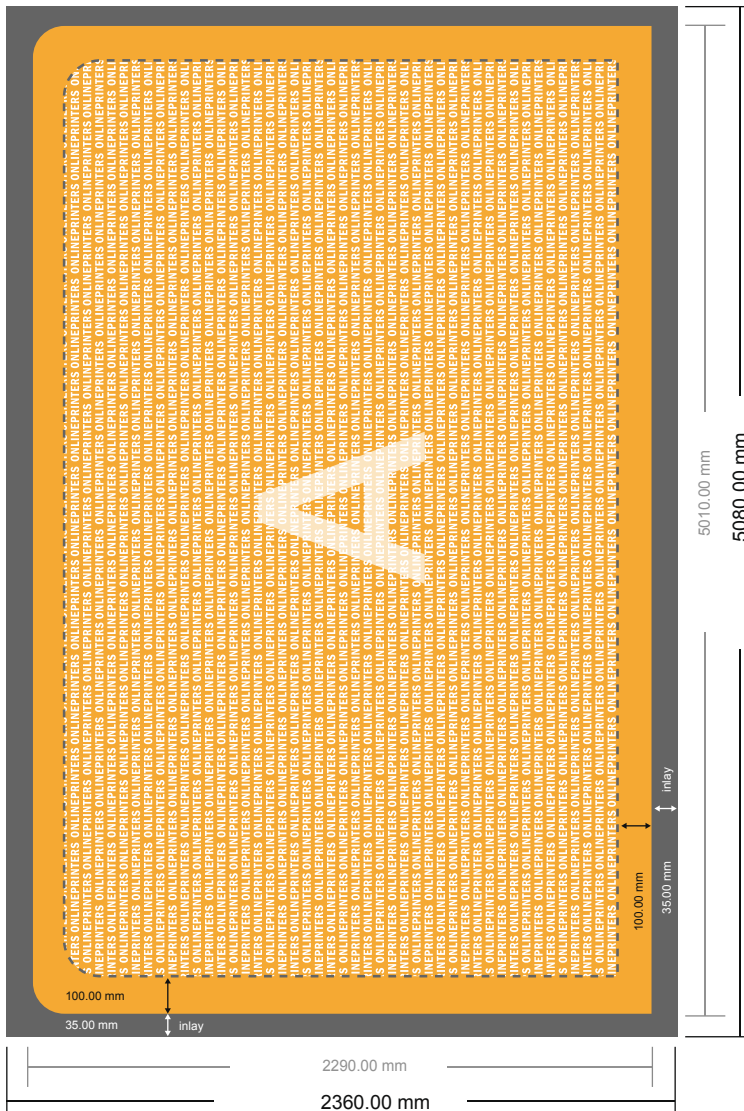

Stretch fabric display

straight, 500,0 x 230,0 cm

Format view rotated by 90 degrees.

- Data format (incl. 35.00 mm inlay): 508.00 x 236.00 cm

- Trimmed size: 501.00 x 229.00 cm

- **Safety margin**
Maintaining 100 mm space between the text/information and the edge of the trimmed format prevents undesirable cuts.

Please note:

- Allow for trim allowance and safety margin according to instructions.
- Arrange background graphics, images or graphics up to the edge of the data format.
- Tolerances may occur during production due to cutting, punching and folding processes.
- This sketch is not drawn to scale.
- Printing data: Instructions and templates can be found under the menu item "Printing data" at www.onlineprinters.com.