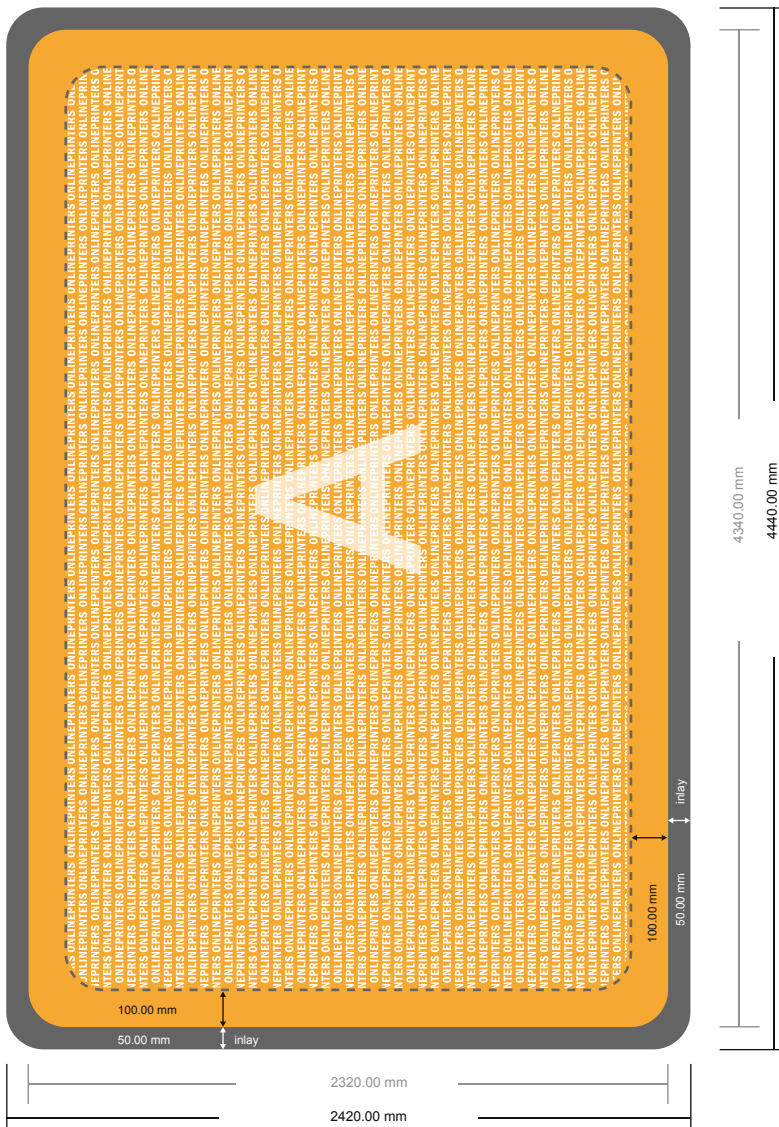

## Stretch fabric, print only

curved, 400,0 x 230,0 cm

Format view rotated by 90 degrees.

- Data format (incl. 50.00 mm inlay): 444.00 x 242.00 cm

- Trimmed size: 434.00 x 232.00 cm

- Safety margin  
Maintaining 100 mm space between the text/information and the edge of the trimmed format prevents undesirable cuts.

### Please note:

- Allow for trim allowance and safety margin according to instructions.
- Arrange background graphics, images or graphics up to the edge of the data format.
- Tolerances may occur during production due to cutting, punching and folding processes.
- This sketch is not drawn to scale.
- Printing data: Instructions and templates can be found under the menu item "Printing data" at [www.onlineprinters.com](http://www.onlineprinters.com).