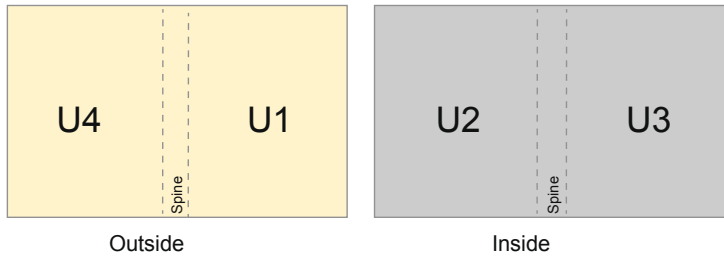

Catalogues

17.0 x 24.0 cm • Portrait

Sequence of pages

cover

inner part

Create pages consecutively as individual pages.

finished product

- Data format (incl. 2.00 mm bleed): 17.40 x 24.40 cm

- Trimmed size (closed): 17.00 x 24.00 cm

- **Safety margin**
Maintaining 5 mm space between the text/information and the edge of the trimmed format prevents undesirable cuts.

Please note:

- Allow for trim allowance and safety margin according to instructions.
- Arrange background graphics, images or graphics up to the edge of the data format.
- Tolerances may occur during production due to cutting, punching and folding processes.
- This sketch is not drawn to scale.
- Printing data: Instructions and templates can be found under the menu item "Printing data" at www.onlineprinters.com.