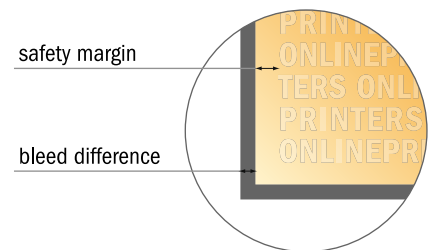

Catalogues

17.0 x 24.0 cm • Portrait

Sequence of pages

cover

inner part

Create pages consecutively as individual pages.

finished product

- Data format (incl. 2.00 mm bleed): 17.40 x 24.40 cm

- Trimmed size (closed): 17.00 x 24.00 cm

- **Safety margin**
Maintaining 5 mm space between the text/information and the edge of the trimmed format prevents undesirable cuts.

Please note:

- Allow for trim allowance and safety margin according to instructions.
- Arrange background graphics, images or graphics up to the edge of the data format.
- Tolerances may occur during production due to cutting, punching and folding processes.
- This sketch is not drawn to scale.
- Printing data: Instructions and templates can be found under the menu item "Printing data" at www.onlineprinters.com.