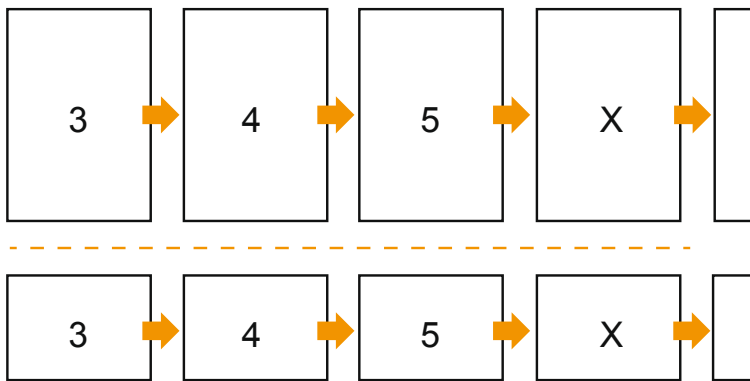

Catalogues

17.0 x 24.0 cm • Portrait

Sequence of pages

cover

inner part

Create pages consecutively as individual pages.

finished product

- Data format (incl. 2.00 mm bleed): 17.40 x 24.40 cm

- Trimmed size (closed): 17.00 x 24.00 cm

- **Safety margin**
Maintaining 5 mm space between the text/information and the edge of the trimmed format prevents undesirable cuts.

Please note:

- Allow for trim allowance and safety margin according to instructions.
- Arrange background graphics, images or graphics up to the edge of the data format.
- Tolerances may occur during production due to cutting, punching and folding processes.
- This sketch is not drawn to scale.
- Printing data: Instructions and templates can be found under the menu item "Printing data" at www.onlineprinters.com.