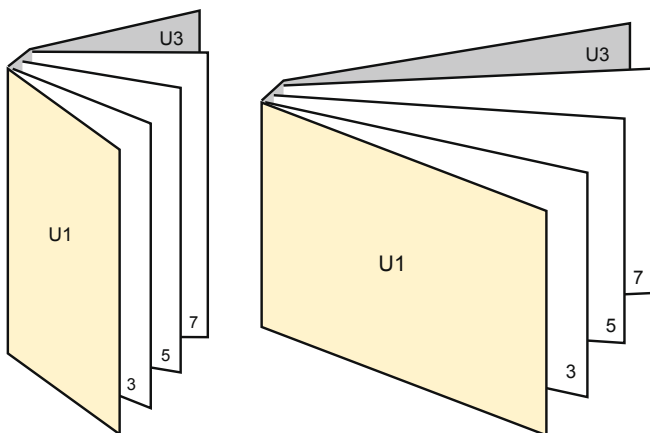

Catalogues

17.0 x 24.0 cm • Portrait

Sequence of pages

cover

inner part

Create pages consecutively as individual pages.

finished product

- Data format (incl. 2.00 mm bleed): 17.40 x 24.40 cm

- Trimmed size (closed): 17.00 x 24.00 cm

- **Safety margin**
Maintaining 5 mm space between the text/information and the edge of the trimmed format prevents undesirable cuts.

Please note:

- Allow for trim allowance and safety margin according to instructions.
- Arrange background graphics, images or graphics up to the edge of the data format.
- Tolerances may occur during production due to cutting, punching and folding processes.
- This sketch is not drawn to scale.
- Printing data: Instructions and templates can be found under the menu item "Printing data" at www.onlineprinters.com.