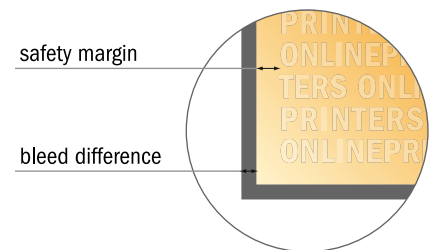

Letterheads

21 x 20 cm • Landscape

- **Data format**
(incl. 2.00 mm bleed):
21.40 x 20.40 cm
- **Trimmed size:**
21.00 x 20.00 cm
- **Safety margin**
Maintaining 4 mm space between the text/information and the edge of the trimmed format prevents undesirable cuts.

Please note:

- Allow for trim allowance and safety margin according to instructions.
- Arrange background graphics, images or graphics up to the edge of the data format.
- Tolerances may occur during production due to cutting, punching and folding processes.
- This sketch is not drawn to scale.
- Printing data: Instructions and templates can be found under the menu item "Printing data" at www.onlineprinters.com.