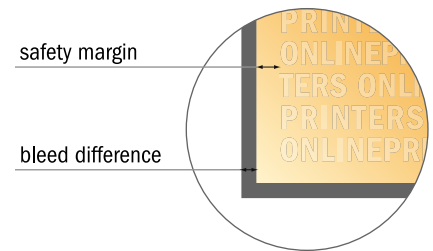

Letterheads

21 x 20 cm • Landscape

- Data format (incl. 2.00 mm bleed): 21.40 x 20.40 cm
- Trimmed size: 21.00 x 20.00 cm
- Front side and reverse side dimensions are identical.
- **Safety margin**
Maintaining 4 mm space between the text/information and the edge of the trimmed format prevents undesirable cuts.

Please note:

- Allow for trim allowance and safety margin according to instructions.
- Arrange background graphics, images or graphics up to the edge of the data format.
- Tolerances may occur during production due to cutting, punching and folding processes.
- This sketch is not drawn to scale.
- Printing data: Instructions and templates can be found under the menu item "Printing data" at www.onlineprinters.com.