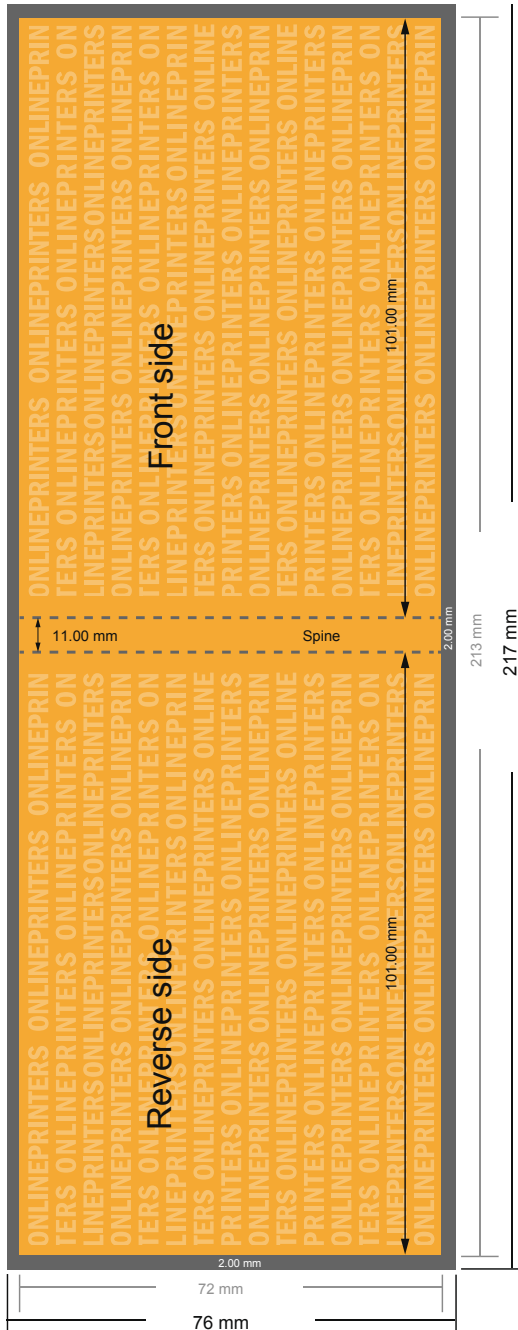

Sticky notes

Landscape, 10.0 x 7.2 cm • 100 sheets, glueing on the top, opens to the left

- **Data format**
(incl. 2.00 mm bleed):
10.40 x 7.60 cm
- **Trimmed size:**
10.00 x 7.20 cm
- **Safety margin**
Maintaining 4 mm space between the text/information and the edge of the trimmed format prevents undesirable cuts.

Please note:

- Allow for trim allowance and safety margin according to instructions.
- Arrange background graphics, images or graphics up to the edge of the data format.
- Tolerances may occur during production due to cutting, punching and folding processes.
- This sketch is not drawn to scale.
- Printing data: Instructions and templates can be found under the menu item "Printing data" at www.onlineprinters.com.