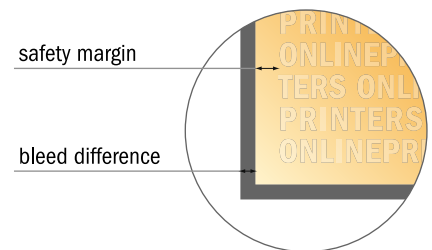

Sticky notes

Landscape, 10.0 x 7.2 cm • 100 sheets, glueing on the top, opens to the left

- **Data format**
(incl. 2.00 mm bleed):
10.40 x 7.60 cm
- **Trimmed size:**
10.00 x 7.20 cm
- **Safety margin**
Maintaining 4 mm space between the text/information and the edge of the trimmed format prevents undesirable cuts.

Please note:

- Allow for trim allowance and safety margin according to instructions.
- Arrange background graphics, images or graphics up to the edge of the data format.
- Tolerances may occur during production due to cutting, punching and folding processes.
- This sketch is not drawn to scale.
- Printing data: Instructions and templates can be found under the menu item "Printing data" at www.onlineprinters.com.