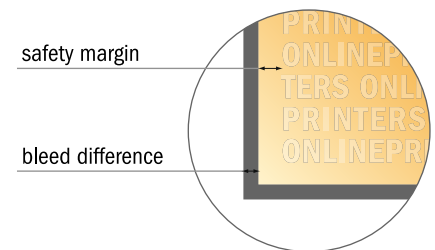

Sticky notes

Landscape, 10.0 x 7.2 cm • 100 sheets, glueing on the top, opens to the left

- **Data format**
(incl. 2.00 mm bleed):
10.40 x 7.60 cm
- **Trimmed size:**
10.00 x 7.20 cm
- **Safety margin**
Maintaining 4 mm space between the text/information and the edge of the trimmed format prevents undesirable cuts.

Please note:

- Allow for trim allowance and safety margin according to instructions.
- Arrange background graphics, images or graphics up to the edge of the data format.
- Tolerances may occur during production due to cutting, punching and folding processes.
- This sketch is not drawn to scale.
- Printing data: Instructions and templates can be found under the menu item "Printing data" at www.onlineprinters.com.