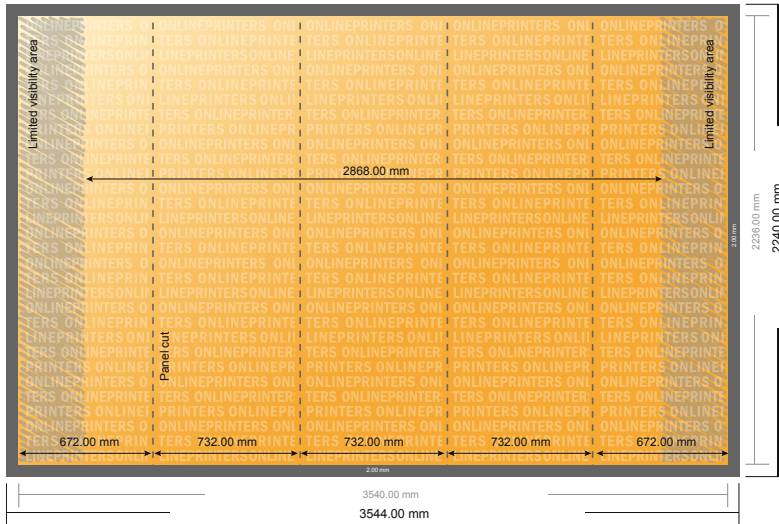

## Pop-up displays, incl. print straight, 354.4 x 224,0 cm

- Data format (incl. 2.00 mm bleed): 354.40 x 224.00 cm
- Trimmed size: 354.00 x 223.60 cm
- Safety margin  
Maintaining 4 mm space between the text/information and the edge of the trimmed format prevents undesirable cuts.

### Please note:

- Allow for trim allowance and safety margin according to instructions.
- Arrange background graphics, images or graphics up to the edge of the data format.
- Tolerances may occur during production due to cutting, punching and folding processes.
- This sketch is not drawn to scale.
- Printing data: Instructions and templates can be found under the menu item "Printing data" at [www.onlineprinters.com](http://www.onlineprinters.com).