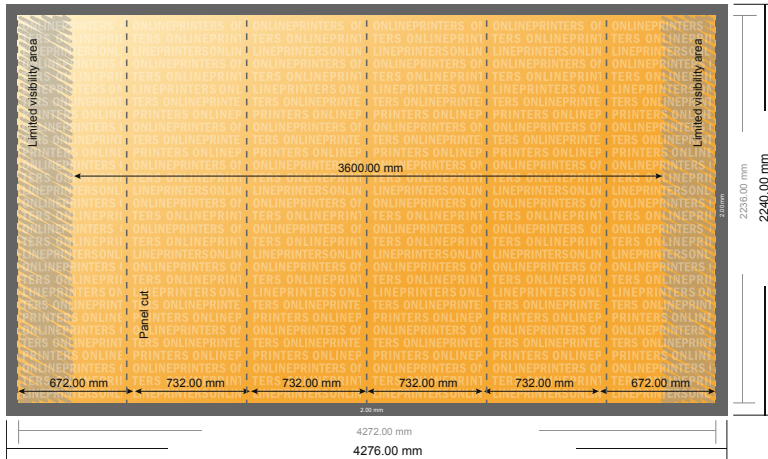

## Pop-up displays, incl. print straight, 427.6 x 224,0 cm

- **Data format**  
(incl. 2.00 mm bleed):  
427.60 x 224.00 cm
- **Trimmed size:**  
427.20 x 223.60 cm
- **Safety margin**  
Maintaining 4 mm space between the text/information and the edge of the trimmed format prevents undesirable cuts.

### Please note:

- Allow for trim allowance and safety margin according to instructions.
- Arrange background graphics, images or graphics up to the edge of the data format.
- Tolerances may occur during production due to cutting, punching and folding processes.
- This sketch is not drawn to scale.
- Printing data: Instructions and templates can be found under the menu item "Printing data" at [www.onlineprinters.com](http://www.onlineprinters.com).