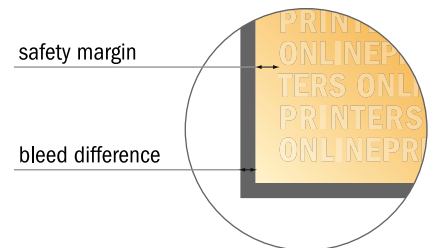

Brochures

A6 • Landscape

Sequence of pages

Create pages consecutively as individual pages.

finished product

- Data format
(incl. 2.00 mm bleed):
15.20 x 10.90 cm

- Trimmed size (open):
29.60 x 10.50 cm

- Trimmed size (closed):
14.80 x 10.50 cm

- **Safety margin**
Maintaining 5 mm space between the text/information and the edge of the trimmed format prevents undesirable cuts.

Please note:

- Allow for trim allowance and safety margin according to instructions.
- Arrange background graphics, images or graphics up to the edge of the data format.
- Tolerances may occur during production due to cutting, punching and folding processes.
- This sketch is not drawn to scale.
- Printing data: Instructions and templates can be found under the menu item "Printing data" at www.onlineprinters.com.