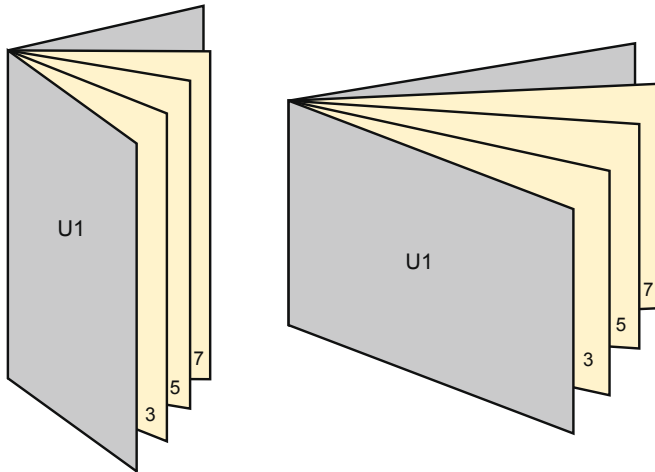

Brochures

Art-Size • Portrait

Sequence of pages

Create pages consecutively as individual pages.

finished product

- Data format (incl. 2.00 mm bleed): 21.40 x 28.40 cm
- Trimmed size (open): 42.00 x 28.00 cm
- Trimmed size (closed): 21.00 x 28.00 cm

- **Safety margin**
Maintaining 5 mm space between the text/information and the edge of the trimmed format prevents undesirable cuts.

Please note:

- Allow for trim allowance and safety margin according to instructions.
- Arrange background graphics, images or graphics up to the edge of the data format.
- Tolerances may occur during production due to cutting, punching and folding processes.
- This sketch is not drawn to scale.
- Printing data: Instructions and templates can be found under the menu item "Printing data" at www.onlineprinters.com.