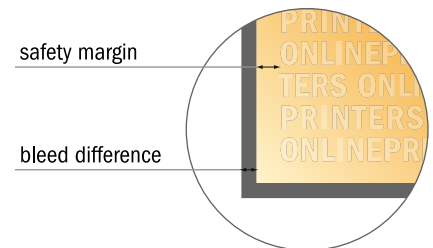

Brochures

Art-Size • Portrait

Sequence of pages

Create pages consecutively as individual pages.

finished product

- Data format (incl. 2.00 mm bleed): 21.40 x 28.40 cm
- Trimmed size (open): 42.00 x 28.00 cm
- Trimmed size (closed): 21.00 x 28.00 cm

- **Safety margin**
Maintaining 5 mm space between the text/information and the edge of the trimmed format prevents undesirable cuts.

Please note:

- Allow for trim allowance and safety margin according to instructions.
- Arrange background graphics, images or graphics up to the edge of the data format.
- Tolerances may occur during production due to cutting, punching and folding processes.
- This sketch is not drawn to scale.
- Printing data: Instructions and templates can be found under the menu item "Printing data" at www.onlineprinters.com.