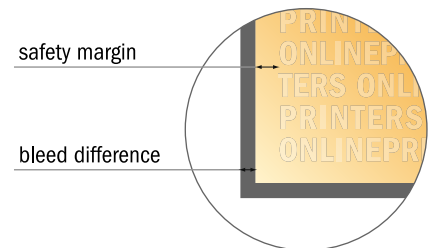

## Brochures

Art-Size • Landscape

### Sequence of pages

Create pages consecutively as individual pages.

finished product

- Data format (incl. 2.00 mm bleed): 28.40 x 21.40 cm
- Trimmed size (open): 56.00 x 21.00 cm
- Trimmed size (closed): 28.00 x 21.00 cm

- **Safety margin**  
Maintaining 5 mm space between the text/information and the edge of the trimmed format prevents undesirable cuts.

### Please note:

- Allow for trim allowance and safety margin according to instructions.
- Arrange background graphics, images or graphics up to the edge of the data format.
- Tolerances may occur during production due to cutting, punching and folding processes.
- This sketch is not drawn to scale.
- Printing data: Instructions and templates can be found under the menu item "Printing data" at [www.onlineprinters.com](http://www.onlineprinters.com).