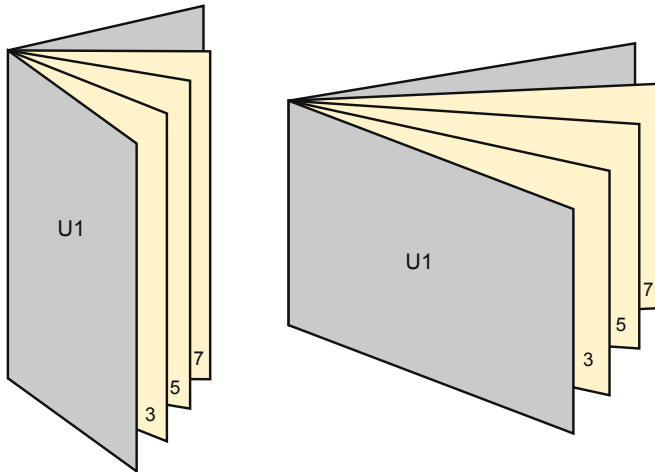

Brochures

DL • Landscape

Sequence of pages

Create pages consecutively as individual pages.

finished product

- Data format
(incl. 2.00 mm bleed):
21.40 x 10.90 cm
- Trimmed size (open):
42.00 x 10.50 cm
- Trimmed size (closed):
21.00 x 10.50 cm

- **Safety margin**
Maintaining 5 mm space between the text/information and the edge of the trimmed format prevents undesirable cuts.

Please note:

- Allow for trim allowance and safety margin according to instructions.
- Arrange background graphics, images or graphics up to the edge of the data format.
- Tolerances may occur during production due to cutting, punching and folding processes.
- This sketch is not drawn to scale.
- Printing data: Instructions and templates can be found under the menu item "Printing data" at www.onlineprinters.com.