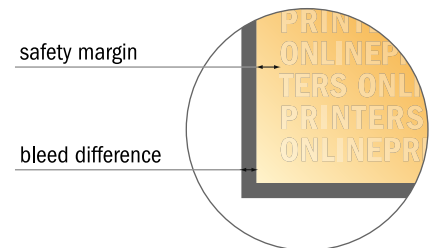

Brochures

DL • Landscape

Sequence of pages

Create pages consecutively as individual pages.

finished product

- Data format
(incl. 2.00 mm bleed):
21.40 x 10.90 cm
- Trimmed size (open):
42.00 x 10.50 cm
- Trimmed size (closed):
21.00 x 10.50 cm

- **Safety margin**
Maintaining 5 mm space between the text/information and the edge of the trimmed format prevents undesirable cuts.

Please note:

- Allow for trim allowance and safety margin according to instructions.
- Arrange background graphics, images or graphics up to the edge of the data format.
- Tolerances may occur during production due to cutting, punching and folding processes.
- This sketch is not drawn to scale.
- Printing data: Instructions and templates can be found under the menu item "Printing data" at www.onlineprinters.com.