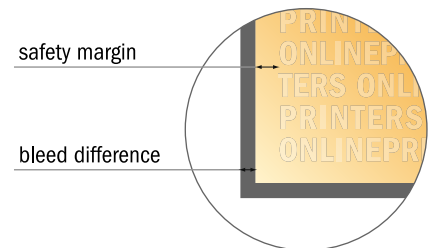

Brochures

A6-Square

Sequence of pages

Create pages consecutively as individual pages.

finished product

- Data format
(incl. 2.00 mm bleed):
10.90 x 10.90 cm
- Trimmed size (open):
21.00 x 10.50 cm
- Trimmed size (closed):
10.50 x 10.50 cm

- **Safety margin**
Maintaining 5 mm space between the text/information and the edge of the trimmed format prevents undesirable cuts.

Please note:

- Allow for trim allowance and safety margin according to instructions.
- Arrange background graphics, images or graphics up to the edge of the data format.
- Tolerances may occur during production due to cutting, punching and folding processes.
- This sketch is not drawn to scale.
- Printing data: Instructions and templates can be found under the menu item "Printing data" at www.onlineprinters.com.