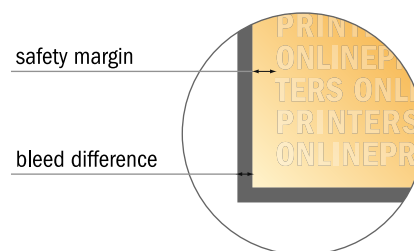

Sticky notes

Portrait, 7.2 x 12.5 cm • Glueing left

- Data format (incl. 2.00 mm bleed): 7.60 x 12.90 cm

- Trimmed size: 7.20 x 12.50 cm

- **Safety margin**
Maintaining 4 mm space between the text/information and the edge of the trimmed format prevents undesirable cuts.

Please note:

- Allow for trim allowance and safety margin according to instructions.
- Arrange background graphics, images or graphics up to the edge of the data format.
- Tolerances may occur during production due to cutting, punching and folding processes.
- This sketch is not drawn to scale.
- Printing data: Instructions and templates can be found under the menu item "Printing data" at www.onlineprinters.com.