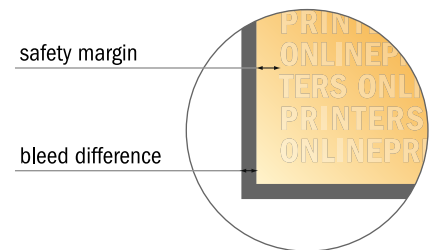

Bottle Tags

- **Data format:**
6.90 x 16.20 cm
- **Trimmed size (closed):**
6.50 x 15.80 cm
- **Safety margin**
Maintaining 4 mm space between the text/information and the edge of the trimmed format prevents undesirable cuts.

Please note:

- Allow for trim allowance and safety margin according to instructions.
- Arrange background graphics, images or graphics up to the edge of the data format.
- Tolerances may occur during production due to cutting, punching and folding processes.
- This sketch is not drawn to scale.
- Printing data: Instructions and templates can be found under the menu item "Printing data" at www.onlineprinters.com.