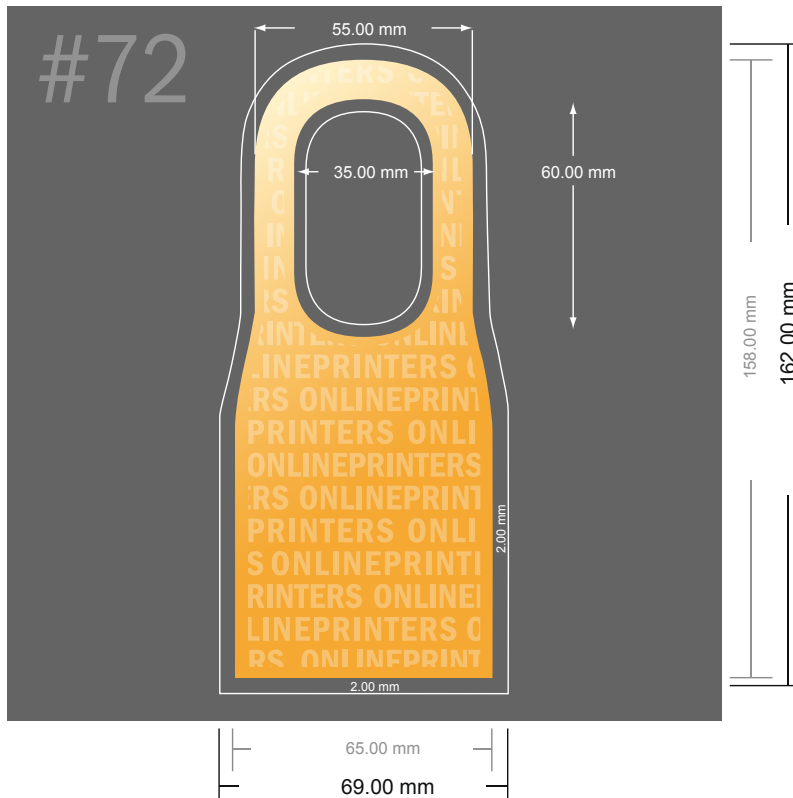

Bottle Tags

- **Data format:**
6.90 x 16.20 cm
- **Trimmed size (closed):**
6.50 x 15.80 cm
- **Safety margin**
Maintaining 4 mm space between the text/information and the edge of the trimmed format prevents undesirable cuts.

Please note:

- Allow for trim allowance and safety margin according to instructions.
- Arrange background graphics, images or graphics up to the edge of the data format.
- Tolerances may occur during production due to cutting, punching and folding processes.
- This sketch is not drawn to scale.
- Printing data: Instructions and templates can be found under the menu item "Printing data" at www.onlineprinters.com.