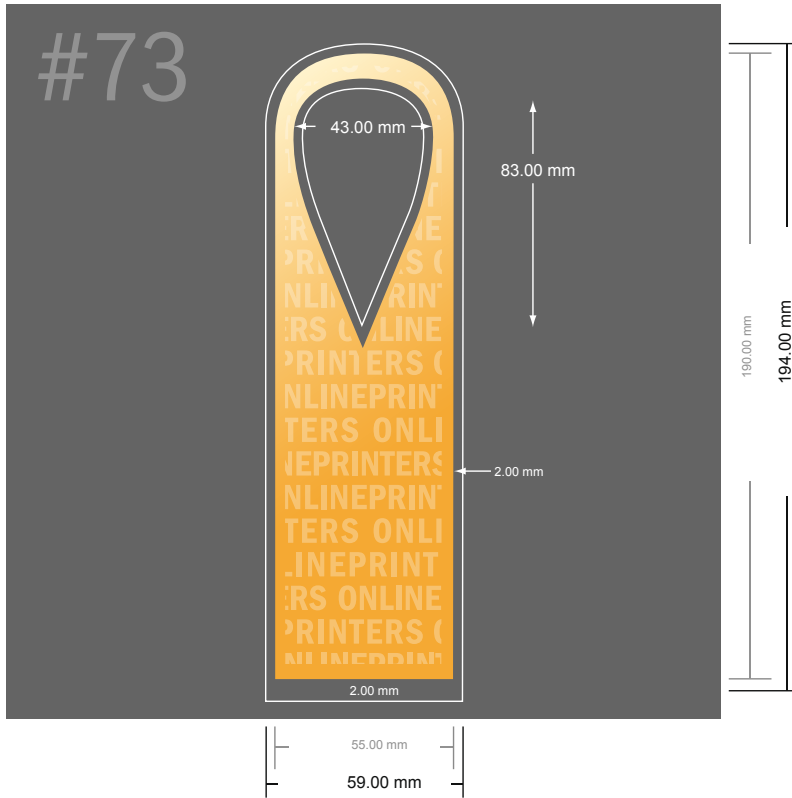

Bottle Tags

- **Data format:**
5.90 x 19.40 cm
- **Trimmed size (closed):**
5.50 x 19.00 cm
- **Safety margin**
Maintaining 4 mm space between the text/information and the edge of the trimmed format prevents undesirable cuts.

Please note:

- Allow for trim allowance and safety margin according to instructions.
- Arrange background graphics, images or graphics up to the edge of the data format.
- Tolerances may occur during production due to cutting, punching and folding processes.
- This sketch is not drawn to scale.
- Printing data: Instructions and templates can be found under the menu item "Printing data" at www.onlineprinters.com.