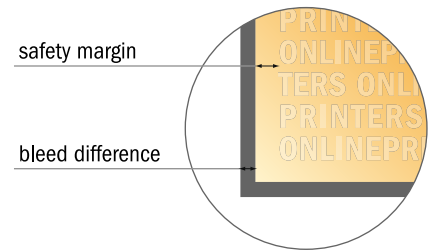

Bottle Tags

- **Data format:**
5.90 x 19.40 cm
- **Trimmed size (closed):**
5.50 x 19.00 cm
- **Safety margin**
Maintaining 4 mm space between the text/information and the edge of the trimmed format prevents undesirable cuts.

Please note:

- Allow for trim allowance and safety margin according to instructions.
- Arrange background graphics, images or graphics up to the edge of the data format.
- Tolerances may occur during production due to cutting, punching and folding processes.
- This sketch is not drawn to scale.
- Printing data: Instructions and templates can be found under the menu item "Printing data" at www.onlineprinters.com.