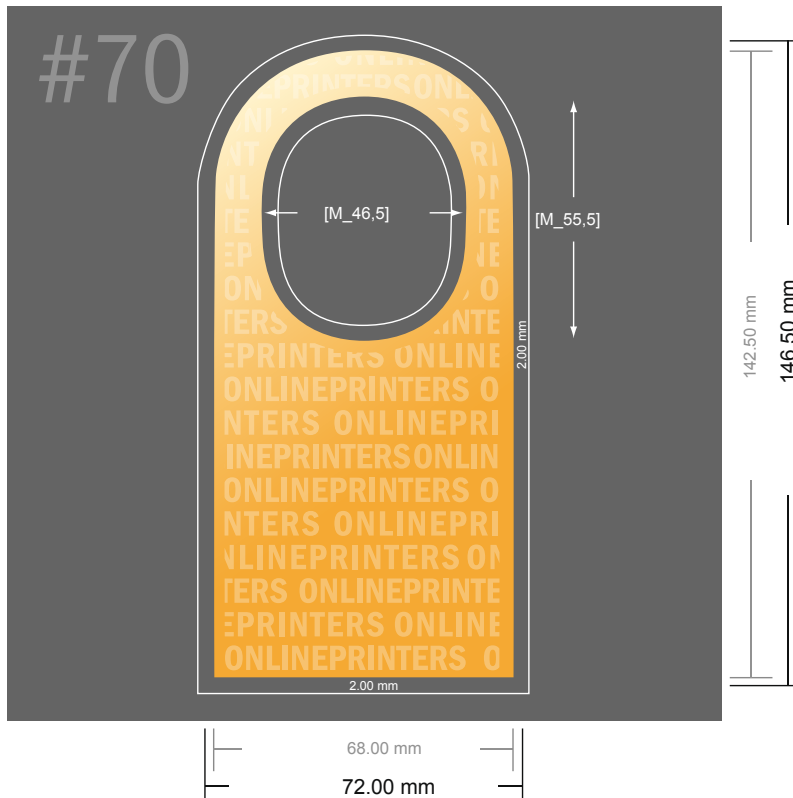

Bottle Tags

- Data format:
7.20 x 14.65 cm
- Trimmed size (closed):
6.80 x 14.25 cm
- Front side and reverse side dimensions are identical.
- **Safety margin**
Maintaining 4 mm space between the text/information and the edge of the trimmed format prevents undesirable cuts.

Please note:

- Allow for trim allowance and safety margin according to instructions.
- Arrange background graphics, images or graphics up to the edge of the data format.
- Tolerances may occur during production due to cutting, punching and folding processes.
- This sketch is not drawn to scale.
- Printing data: Instructions and templates can be found under the menu item "Printing data" at www.onlineprinters.com.