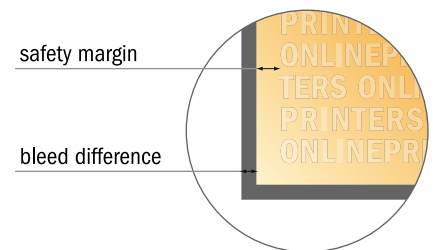

Bottle Tags

- Data format:
7.20 x 14.65 cm
- Trimmed size (closed):
6.80 x 14.25 cm
- Front side and reverse side dimensions are identical.
- **Safety margin**
Maintaining 4 mm space between the text/information and the edge of the trimmed format prevents undesirable cuts.

Please note:

- Allow for trim allowance and safety margin according to instructions.
- Arrange background graphics, images or graphics up to the edge of the data format.
- Tolerances may occur during production due to cutting, punching and folding processes.
- This sketch is not drawn to scale.
- Printing data: Instructions and templates can be found under the menu item "Printing data" at www.onlineprinters.com.