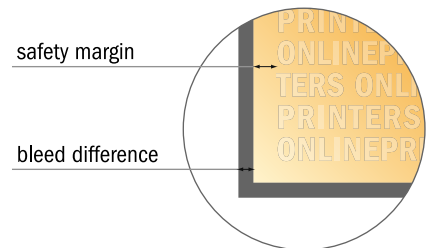

Bottle Tags

- Data format:
6.90 x 16.20 cm
- Trimmed size (closed):
6.50 x 15.80 cm
- Front side and reverse side dimensions are identical.
- **Safety margin**
Maintaining 4 mm space between the text/information and the edge of the trimmed format prevents undesirable cuts.

Please note:

- Allow for trim allowance and safety margin according to instructions.
- Arrange background graphics, images or graphics up to the edge of the data format.
- Tolerances may occur during production due to cutting, punching and folding processes.
- This sketch is not drawn to scale.
- Printing data: Instructions and templates can be found under the menu item "Printing data" at www.onlineprinters.com.