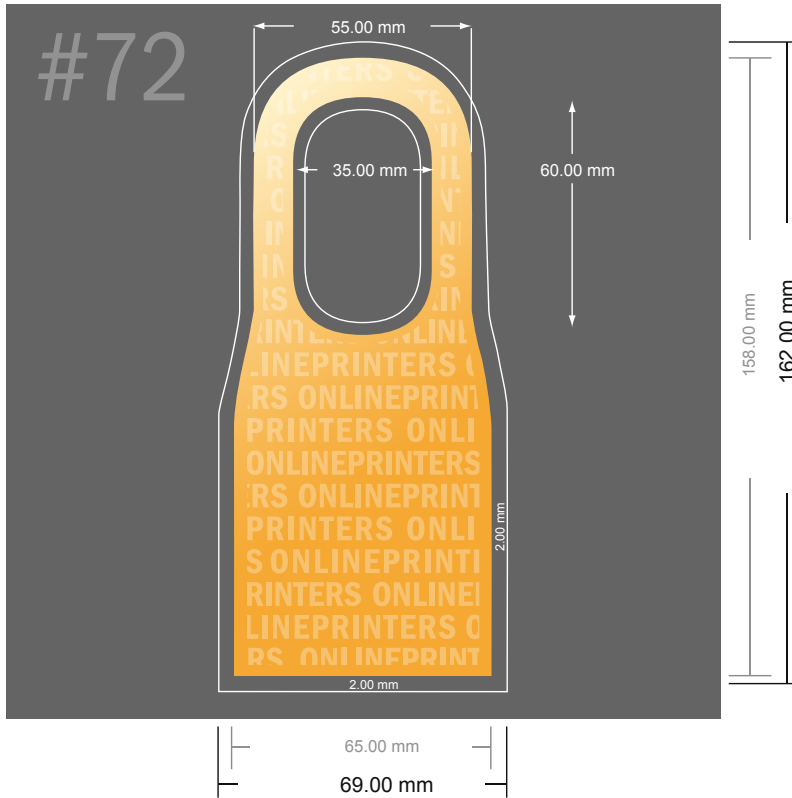

Bottle Tags

- Data format:
6.90 x 16.20 cm
- Trimmed size (closed):
6.50 x 15.80 cm
- Front side and reverse side dimensions are identical.
- **Safety margin**
Maintaining 4 mm space between the text/information and the edge of the trimmed format prevents undesirable cuts.

Please note:

- Allow for trim allowance and safety margin according to instructions.
- Arrange background graphics, images or graphics up to the edge of the data format.
- Tolerances may occur during production due to cutting, punching and folding processes.
- This sketch is not drawn to scale.
- Printing data: Instructions and templates can be found under the menu item "Printing data" at www.onlineprinters.com.