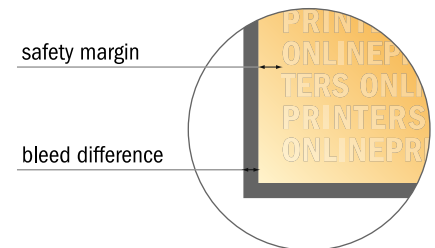

Flyers & Leaflets

A6-Square

- Data format (incl. 2.00 mm bleed): 10.90 x 10.90 cm
- Trimmed size: 10.50 x 10.50 cm
- Front side and reverse side dimensions are identical.
- **Safety margin**
Maintaining 4 mm space between the text/information and the edge of the trimmed format prevents undesirable cuts.

Please note:

- Allow for trim allowance and safety margin according to instructions.
- Arrange background graphics, images or graphics up to the edge of the data format.
- Tolerances may occur during production due to cutting, punching and folding processes.
- This sketch is not drawn to scale.
- Printing data: Instructions and templates can be found under the menu item "Printing data" at www.onlineprinters.com.