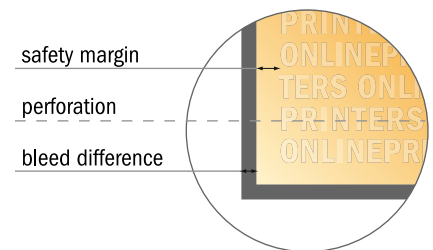

Counter top dispenser

A6

- **Data format**
(incl. 2.00 mm bleed):
34.20 x 31.80 cm
- **Trimmed size (open):**
11.00 x 31.40 cm
- **Safety margin**
Maintaining 4 mm space between the text/information and the edge of the trimmed format prevents undesirable cuts.

Please note:

- Allow for trim allowance and safety margin according to instructions.
- Arrange background graphics, images or graphics up to the edge of the data format.
- Tolerances may occur during production due to cutting, punching and folding processes.
- This sketch is not drawn to scale.
- Printing data: Instructions and templates can be found under the menu item "Printing data" at www.onlineprinters.com.

Counter top dispenser

A6

- Data format (incl. 2.00 mm bleed): 34.20 x 31.80 cm
- Trimmed size (open): 11.00 x 31.40 cm
- **Safety margin**
Maintaining 4 mm space between the text/information and the edge of the trimmed format prevents undesirable cuts.