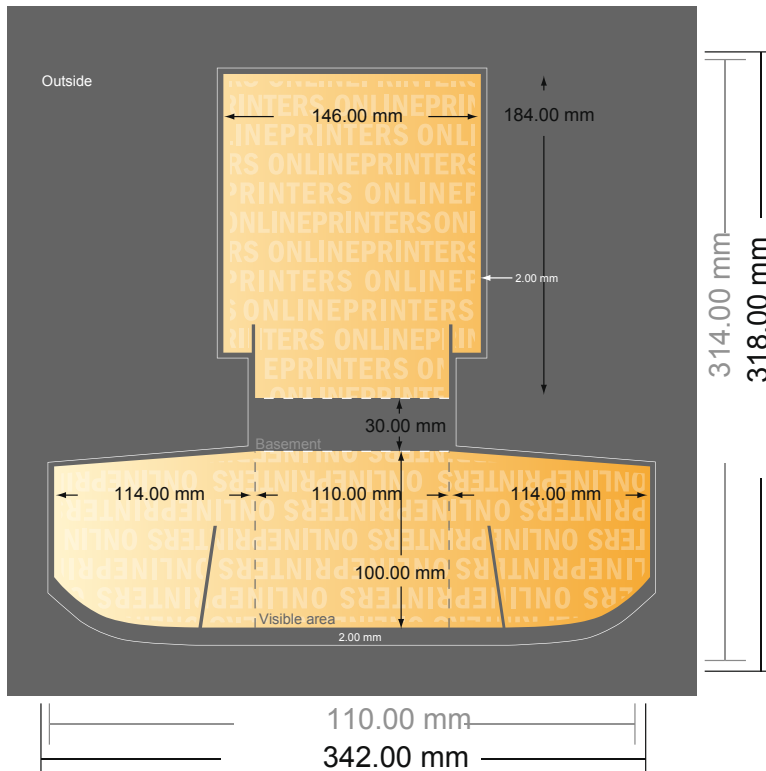

Counter top dispenser

A6

- **Data format**
(incl. 2.00 mm bleed):
34.20 x 31.80 cm
- **Trimmed size (open):**
11.00 x 31.40 cm
- **Safety margin**
Maintaining 4 mm space between the text/information and the edge of the trimmed format prevents undesirable cuts.

Please note:

- Allow for trim allowance and safety margin according to instructions.
- Arrange background graphics, images or graphics up to the edge of the data format.
- Tolerances may occur during production due to cutting, punching and folding processes.
- This sketch is not drawn to scale.
- Printing data: Instructions and templates can be found under the menu item "Printing data" at www.onlineprinters.com.

Counter top dispenser

A6

- Data format (incl. 2.00 mm bleed): 34.20 x 31.80 cm
- Trimmed size (open): 11.00 x 31.40 cm
- **Safety margin**
Maintaining 4 mm space between the text/information and the edge of the trimmed format prevents undesirable cuts.