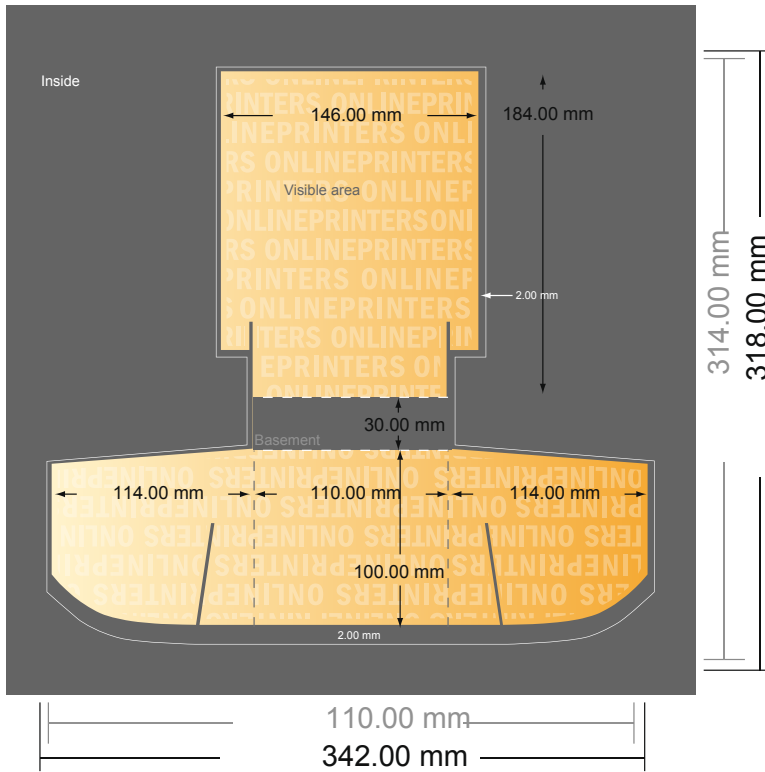

Counter top dispenser

A6

- **Data format**
(incl. 2.00 mm bleed):
34.20 x 31.80 cm
- **Trimmed size (open):**
11.00 x 31.40 cm
- **Safety margin**
Maintaining 4 mm space between the text/information and the edge of the trimmed format prevents undesirable cuts.

Please note:

- Allow for trim allowance and safety margin according to instructions.
- Arrange background graphics, images or graphics up to the edge of the data format.
- Tolerances may occur during production due to cutting, punching and folding processes.
- This sketch is not drawn to scale.
- Printing data: Instructions and templates can be found under the menu item "Printing data" at www.onlineprinters.com.

Counter top dispenser

A6

- Data format (incl. 2.00 mm bleed): 34.20 x 31.80 cm
- Trimmed size (open): 11.00 x 31.40 cm
- **Safety margin**
Maintaining 4 mm space between the text/information and the edge of the trimmed format prevents undesirable cuts.