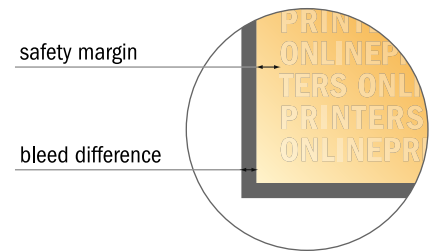

## Postcard Stickers

A8

- Data format (incl. 2.00 mm bleed): 5.60 x 7.80 cm
- Trimmed size: 5.20 x 7.40 cm
- Front side and reverse side dimensions are identical.
- **Safety margin**  
Maintaining 4 mm space between the text/information and the edge of the trimmed format prevents undesirable cuts.

### Please note:

- Allow for trim allowance and safety margin according to instructions.
- Arrange background graphics, images or graphics up to the edge of the data format.
- Tolerances may occur during production due to cutting, punching and folding processes.
- This sketch is not drawn to scale.
- Printing data: Instructions and templates can be found under the menu item "Printing data" at [www.onlineprinters.com](http://www.onlineprinters.com).