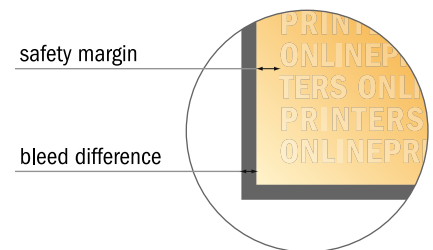

## Roller banners economy

85.0 x 200.0 cm

- **Data format**  
(incl. 10.00 mm bleed):  
87.00 x 217.00 cm
- **Trimmed size:**  
85.00 x 215.00 cm
- **Visible area:**  
85.00 x 200.00 cm
- **Printable area:**  
85.00 x 215.00 cm
- **Safety margin**  
Maintaining 10.00 mm space between the text/information and the edge of the trimmed format prevents undesirable cuts.

### Please note:

- Allow for trim allowance and safety margin according to instructions.
- Arrange background graphics, images or graphics up to the edge of the data format.
- Tolerances may occur during production due to cutting, punching and folding processes.
- This sketch is not drawn to scale.
- Printing data: Instructions and templates can be found under the menu item "Printing data" at [www.onlineprinters.com](http://www.onlineprinters.com).