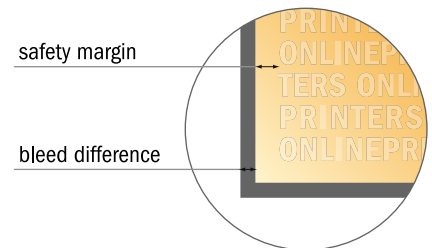

Roller banners economy

100.0 x 200.0 cm

- Data format (incl. 10.00 mm bleed): 102.00 x 217.00 cm
- Trimmed size: 100.00 x 215.00 cm
- Visible area: 100.00 x 200.00 cm
- Printable area: 100.00 x 215.00 cm
- **Safety margin**
Maintaining 10.00 mm space between the text/information and the edge of the trimmed format prevents undesirable cuts.

Please note:

- Allow for trim allowance and safety margin according to instructions.
- Arrange background graphics, images or graphics up to the edge of the data format.
- Tolerances may occur during production due to cutting, punching and folding processes.
- This sketch is not drawn to scale.
- Printing data: Instructions and templates can be found under the menu item "Printing data" at www.onlineprinters.com.