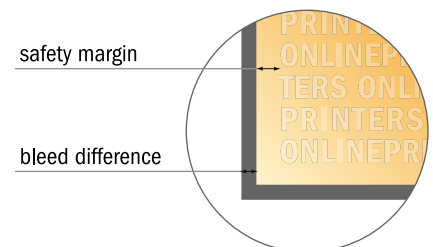

Roller banners exclusive

100.0 x 215.0 cm

This area will not be visible when the roller banner is assembled. Nevertheless, please create a full-face design in your artwork to ensure a smooth transition. Do not place any important information here.

- Data format (incl. 10.00 mm bleed): 102.00 x 242.00 cm
- Trimmed size: 100.00 x 240.00 cm
- Visible area: 100.00 x 215.00 cm
- Printable area: 100.00 x 240.00 cm
- Safety margin: Maintaining 10.00 mm space between the text/information and the edge of the trimmed format prevents undesirable cuts.

Please note:

- Allow for trim allowance and safety margin according to instructions.
- Arrange background graphics, images or graphics up to the edge of the data format.
- Tolerances may occur during production due to cutting, punching and folding processes.
- This sketch is not drawn to scale.
- Printing data: Instructions and templates can be found under the menu item "Printing data" at www.onlineprinters.com.