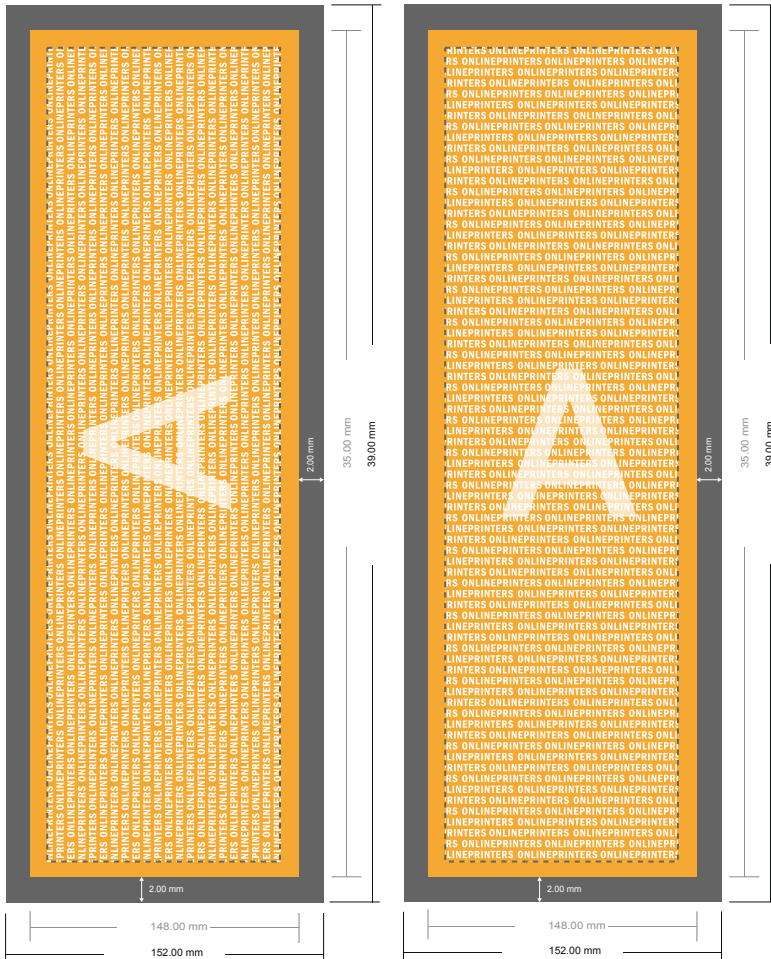

Stickers Stripe M

- Data format
(incl. 2.00 mm bleed):
3.90 x 15.20 cm

- Trimmed size:
3.50 x 14.80 cm

- Safety margin
Maintaining 4 mm space between the text/information and the edge of the trimmed format prevents undesirable cuts.

Please note:

- Allow for trim allowance and safety margin according to instructions.
- Arrange background graphics, images or graphics up to the edge of the data format.
- Tolerances may occur during production due to cutting, punching and folding processes.
- This sketch is not drawn to scale.
- Printing data: Instructions and templates can be found under the menu item "Printing data" at www.onlineprinters.com.