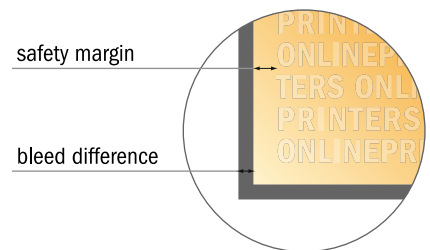

Stickers Stripe M

- Data format
(incl. 2.00 mm bleed):
3.90 x 15.20 cm

- Trimmed size:
3.50 x 14.80 cm

- Safety margin
Maintaining 4 mm space between the text/information and the edge of the trimmed format prevents undesirable cuts.

Please note:

- Allow for trim allowance and safety margin according to instructions.
- Arrange background graphics, images or graphics up to the edge of the data format.
- Tolerances may occur during production due to cutting, punching and folding processes.
- This sketch is not drawn to scale.
- Printing data: Instructions and templates can be found under the menu item "Printing data" at www.onlineprinters.com.