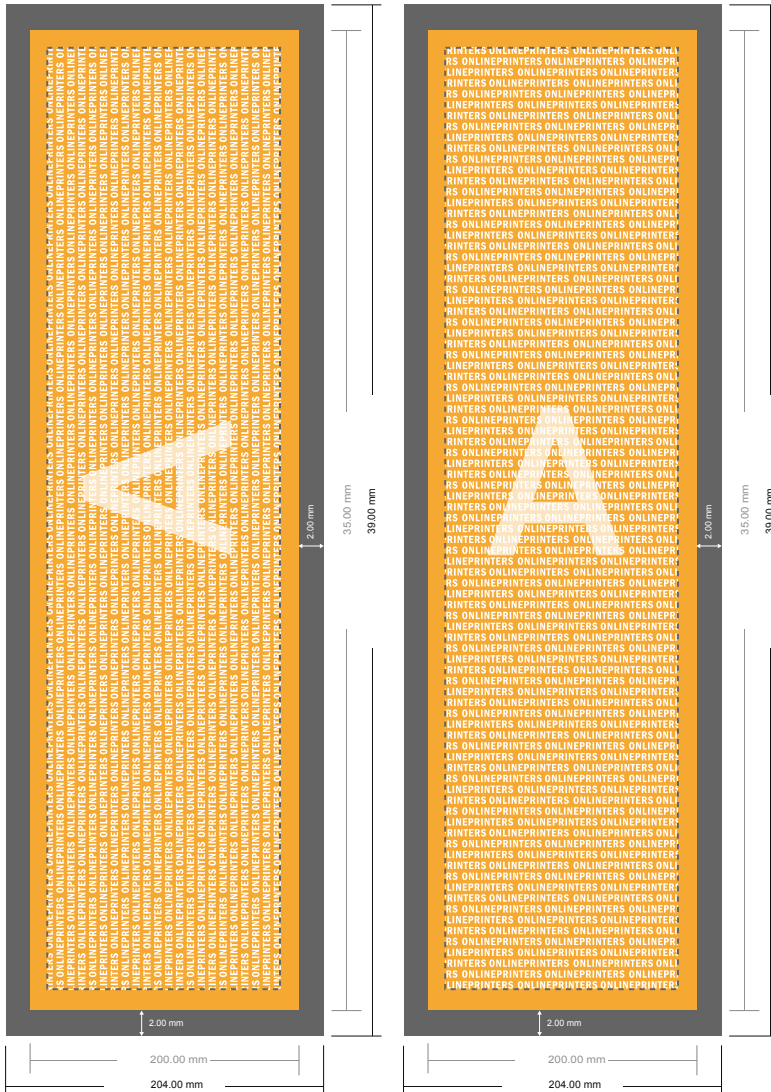

Stickers Stripe L

- Data format
(incl. 2.00 mm bleed):
3.90 x 20.40 cm

- Trimmed size:
3.50 x 20.00 cm

- Safety margin
Maintaining 4 mm space between the text/information and the edge of the trimmed format prevents undesirable cuts.

Please note:

- Allow for trim allowance and safety margin according to instructions.
- Arrange background graphics, images or graphics up to the edge of the data format.
- Tolerances may occur during production due to cutting, punching and folding processes.
- This sketch is not drawn to scale.
- Printing data: Instructions and templates can be found under the menu item "Printing data" at www.onlineprinters.com.