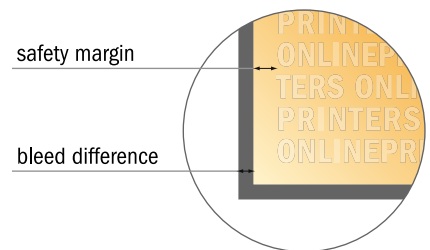

Stickers Stripe L

- Data format
(incl. 2.00 mm bleed):
3.90 x 20.40 cm

- Trimmed size:
3.50 x 20.00 cm

- Safety margin
Maintaining 4 mm space between the text/information and the edge of the trimmed format prevents undesirable cuts.

Please note:

- Allow for trim allowance and safety margin according to instructions.
- Arrange background graphics, images or graphics up to the edge of the data format.
- Tolerances may occur during production due to cutting, punching and folding processes.
- This sketch is not drawn to scale.
- Printing data: Instructions and templates can be found under the menu item "Printing data" at www.onlineprinters.com.