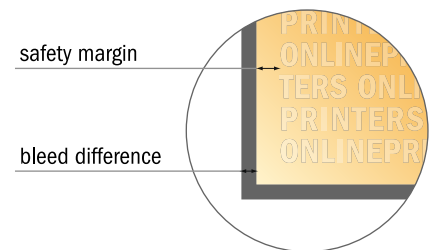

Flyers & Leaflets

Small square

- **Data format**
(incl. 2.00 mm bleed):
10.20 x 10.20 cm
- **Trimmed size:**
9.80 x 9.80 cm
- **Safety margin**
Maintaining 4 mm space between the text/information and the edge of the trimmed format prevents undesirable cuts.

Please note:

- Allow for trim allowance and safety margin according to instructions.
- Arrange background graphics, images or graphics up to the edge of the data format.
- Tolerances may occur during production due to cutting, punching and folding processes.
- This sketch is not drawn to scale.
- Printing data: Instructions and templates can be found under the menu item "Printing data" at www.onlineprinters.com.