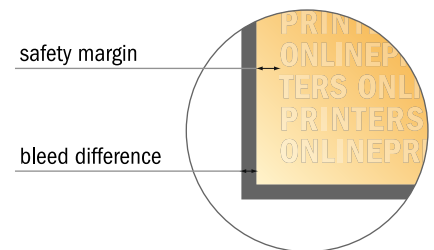

Postcard Stickers

1/3 DIN-A3

- **Data format**
(incl. 2.00 mm bleed):
14.40 x 30.10 cm
- **Trimmed size:**
14.00 x 29.70 cm
- **Safety margin**
Maintaining 4 mm space between the text/information and the edge of the trimmed format prevents undesirable cuts.

Please note:

- Allow for trim allowance and safety margin according to instructions.
- Arrange background graphics, images or graphics up to the edge of the data format.
- Tolerances may occur during production due to cutting, punching and folding processes.
- This sketch is not drawn to scale.
- Printing data: Instructions and templates can be found under the menu item "Printing data" at www.onlineprinters.com.