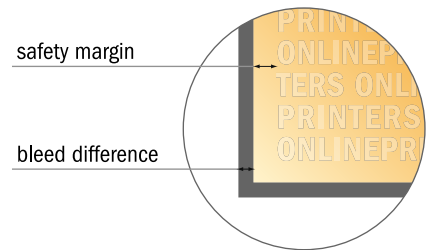

# Postcard Stickers

1/3 DIN-A4

- Data format (incl. 2.00 mm bleed): 10.30 x 21.40 cm
- Trimmed size: 9.90 x 21.00 cm
- **Safety margin**  
Maintaining 4 mm space between the text/information and the edge of the trimmed format prevents undesirable cuts.

## Please note:

- Allow for trim allowance and safety margin according to instructions.
- Arrange background graphics, images or graphics up to the edge of the data format.
- Tolerances may occur during production due to cutting, punching and folding processes.
- This sketch is not drawn to scale.
- Printing data: Instructions and templates can be found under the menu item "Printing data" at [www.onlineprinters.com](http://www.onlineprinters.com).