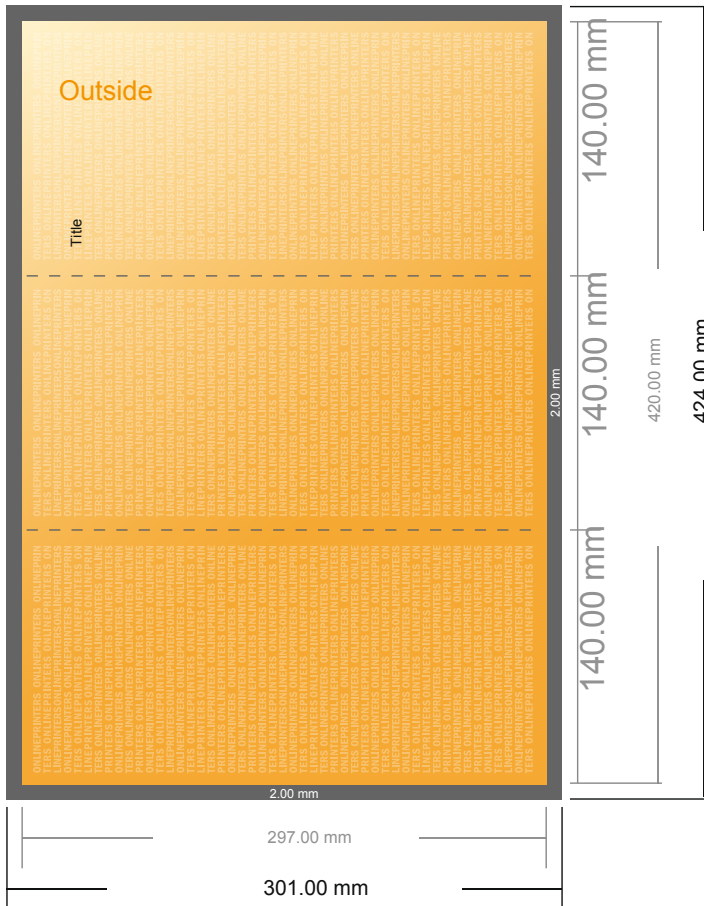

## Folded Leaflets Portrait

1/3 DIN-A3 • Accordion fold • 6 pages

- Data format (incl. 2.00 mm bleed): 42.40 x 30.10 cm
- Trimmed size (open): 42.00 x 29.70 cm
- Trimmed size (closed): 14.00 x 29.70 cm

▪ **Safety margin**  
 Maintaining 4 mm space between the text/information and the edge of the trimmed format prevents undesirable cuts.

**Please note:**

- Allow for trim allowance and safety margin according to instructions.
- Arrange background graphics, images or graphics up to the edge of the data format.
- Tolerances may occur during production due to cutting, punching and folding processes.
- This sketch is not drawn to scale.
- Printing data: Instructions and templates can be found under the menu item "Printing data" at [www.onlineprinters.com](http://www.onlineprinters.com).

## Folded Leaflets Portrait

1/3 DIN-A3 • Accordion fold • 6 pages

- Data format (incl. 2.00 mm bleed): 42.40 x 30.10 cm
- Trimmed size (open): 42.00 x 29.70 cm
- Trimmed size (closed): 14.00 x 29.70 cm

- **Safety margin**  
Maintaining 4 mm space between the text/information and the edge of the trimmed format prevents undesirable cuts.

### Please note:

- Allow for trim allowance and safety margin according to instructions.
- Arrange background graphics, images or graphics up to the edge of the data format.
- Tolerances may occur during production due to cutting, punching and folding processes.
- This sketch is not drawn to scale.
- Printing data: Instructions and templates can be found under the menu item "Printing data" at [www.onlineprinters.com](http://www.onlineprinters.com).