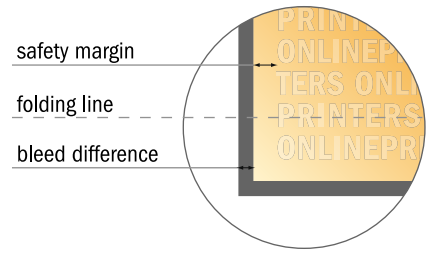

## Folded Leaflets Portrait

1/3 DIN-A3 • Accordion fold • 6 pages

- Data format (incl. 2.00 mm bleed): 42.40 x 30.10 cm
- Trimmed size (open): 42.00 x 29.70 cm
- Trimmed size (closed): 14.00 x 29.70 cm

▪ **Safety margin**  
 Maintaining 4 mm space between the text/information and the edge of the trimmed format prevents undesirable cuts.

**Please note:**

- Allow for trim allowance and safety margin according to instructions.
- Arrange background graphics, images or graphics up to the edge of the data format.
- Tolerances may occur during production due to cutting, punching and folding processes.
- This sketch is not drawn to scale.
- Printing data: Instructions and templates can be found under the menu item "Printing data" at [www.onlineprinters.com](http://www.onlineprinters.com).

## Folded Leaflets Portrait

1/3 DIN-A3 • Accordion fold • 6 pages

- Data format (incl. 2.00 mm bleed): 42.40 x 30.10 cm
- Trimmed size (open): 42.00 x 29.70 cm
- Trimmed size (closed): 14.00 x 29.70 cm

- **Safety margin**  
Maintaining 4 mm space between the text/information and the edge of the trimmed format prevents undesirable cuts.

### Please note:

- Allow for trim allowance and safety margin according to instructions.
- Arrange background graphics, images or graphics up to the edge of the data format.
- Tolerances may occur during production due to cutting, punching and folding processes.
- This sketch is not drawn to scale.
- Printing data: Instructions and templates can be found under the menu item "Printing data" at [www.onlineprinters.com](http://www.onlineprinters.com).